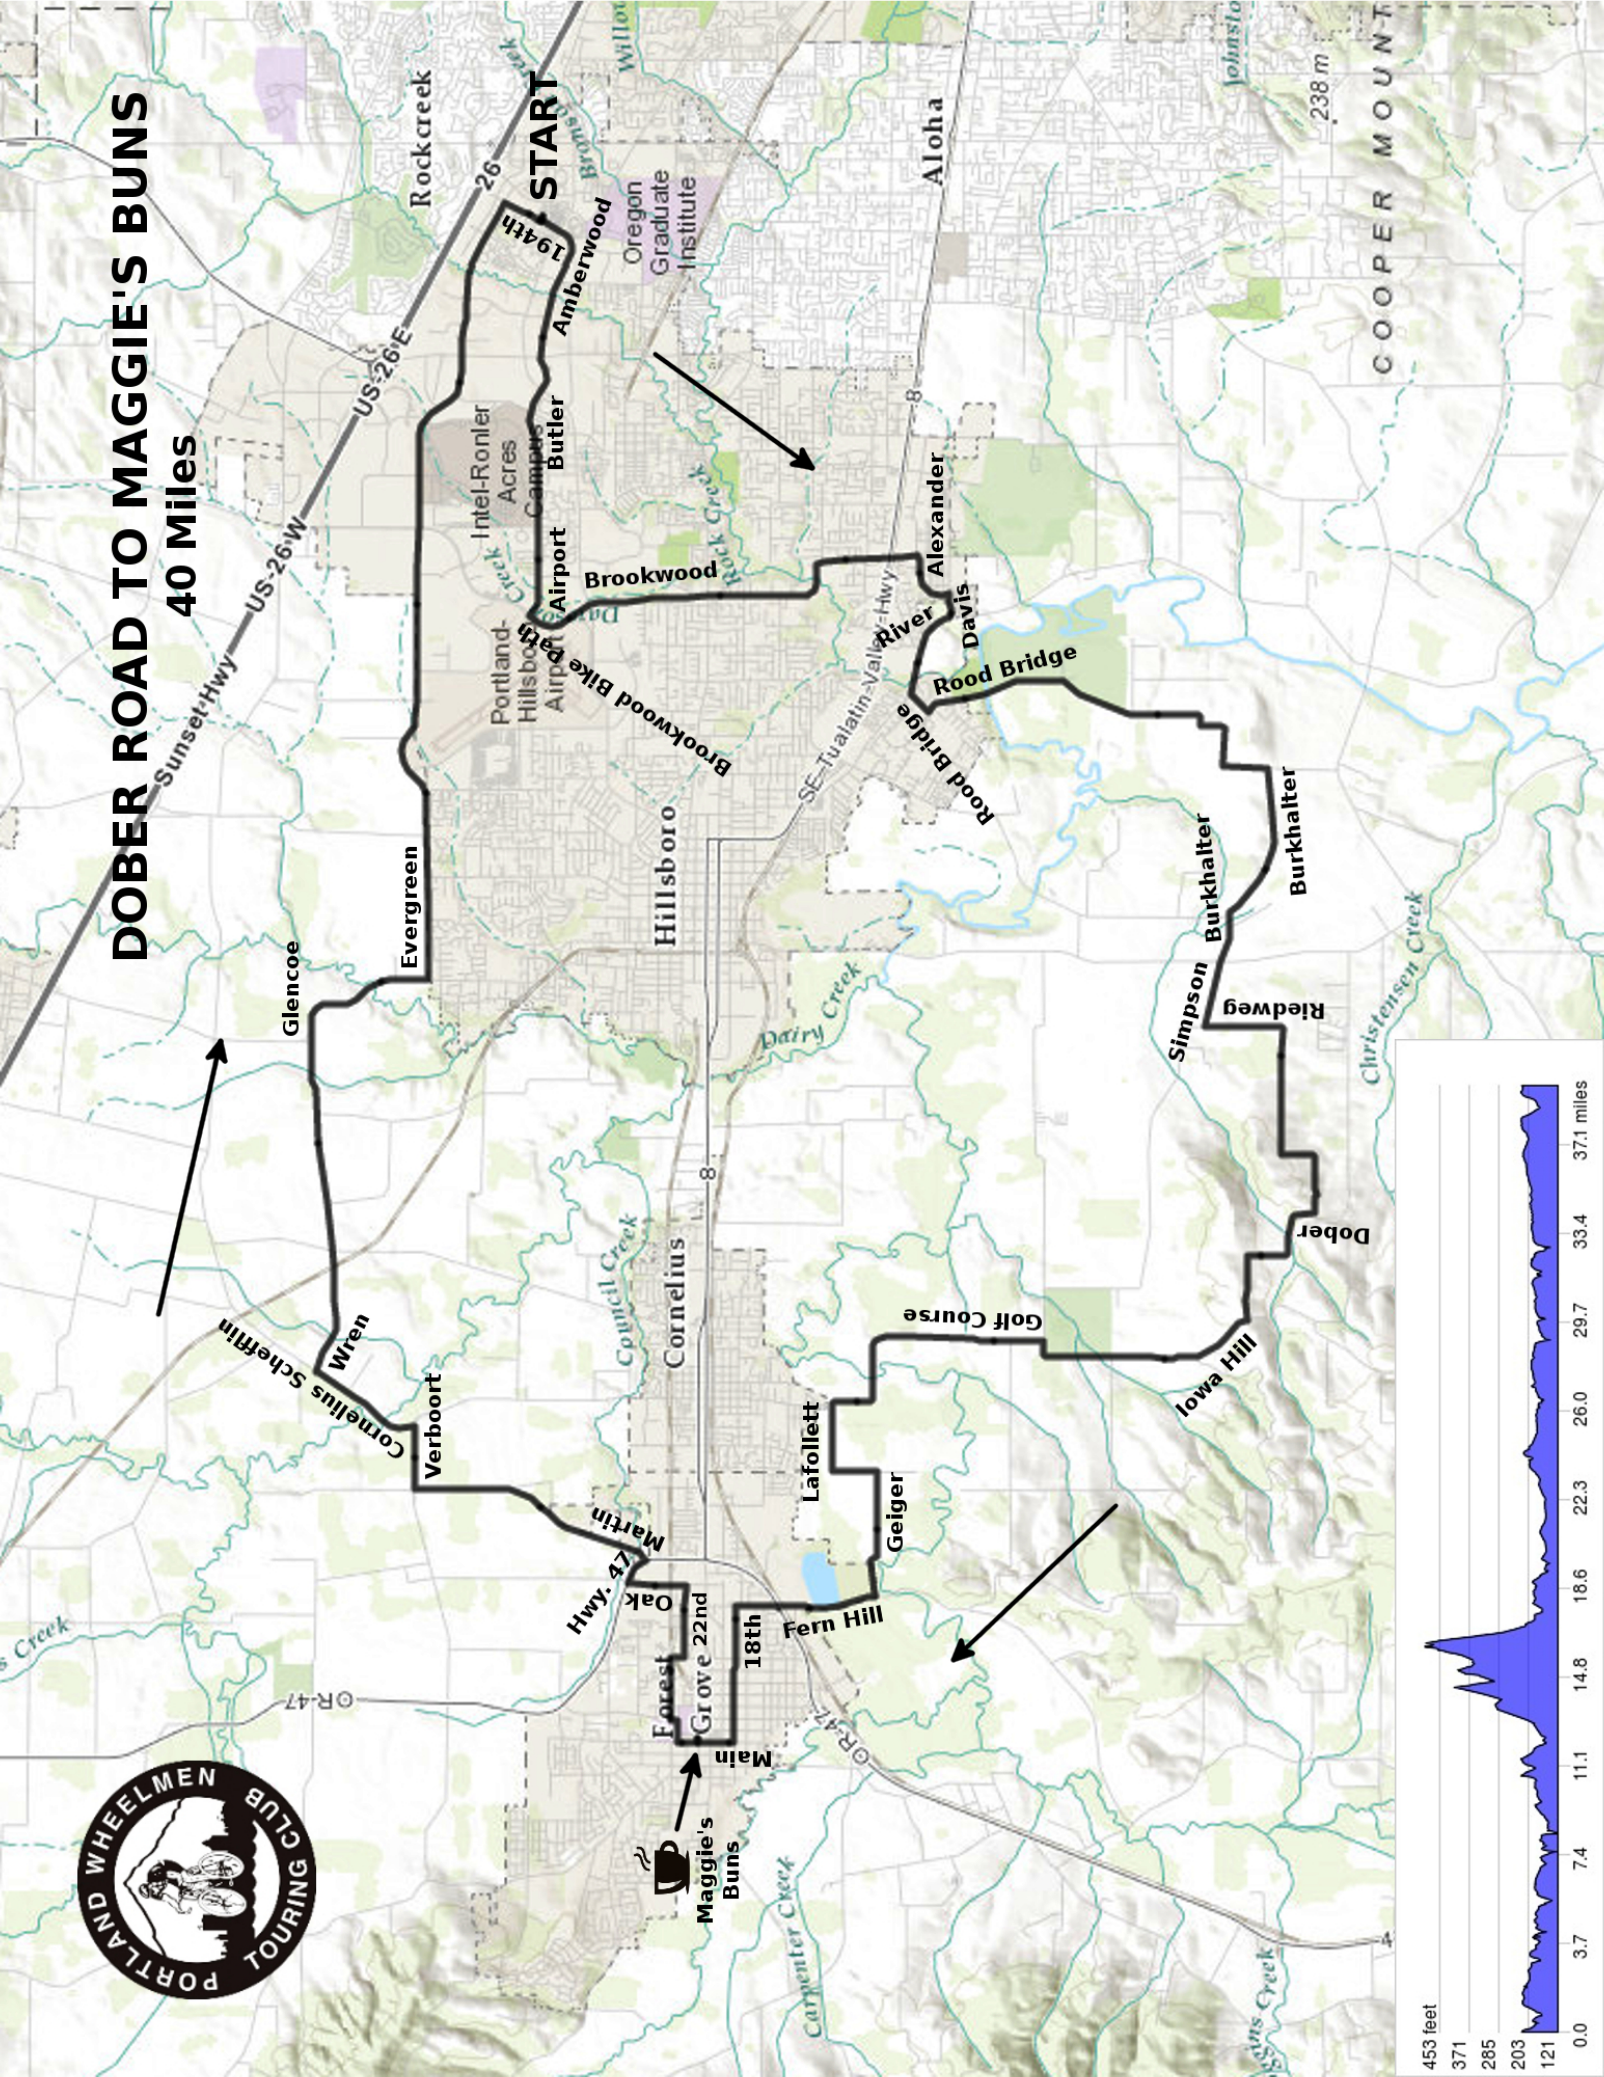

# DOBER ROAD TO MAGGIE'S BUNS

40 Miles

# PWTC WESTSIDE ADVENTURES

## "Dober Road to Maggie's Buns"

<u>Directions</u>	<u>Mileage</u>
<b>START</b> - REI parking lot	.0
Left on NW 194th Terrace	.0
Continue on NW Amberwood Dr.	.2
Continue on NE Butler St.	1.2
Continue on NE Airport Rd.	2.5
Left on NE Brookwood Pkwy.	3.2
<b>(USE BIKEPATH)</b>	
Right onto SE Alexander St. (first exit at traffic circle)	6.3
Right on SE Davis Rd.	6.8
Right on SW River Rd.	7.0
Left on SE Rood Bridge Rd.	7.7
Left to stay on SE Rood Bridge Rd.	7.8
Right on SW Burkhalter Rd.	10.8
Left to stay on SW Burkhalter Rd.	12.0
Cross Hwy 219 onto SW Simpson Rd.	12.4
Left on SW Riedweg Rd.	12.9
Right on Dober Rd.	15.1
Right on Iowa Hill Rd.	16.3
Left on Golf Course Rd.	18.1
left on SW Lafollett Rd.	20.1
Right on SW Geiger Rd.	20.9

<u>Directions</u>	<u>Mileage</u>
Right on SW Fern Hill Rd.	21.9
Cross Hwy 47 onto Maple St.	22.6
Left on 18th Ave.	22.9
Right on Main St.	23.9
<b>MAGGIE'S BUNS 21st and Main</b>	<b>24.2</b>
Right on Main St.	24.2
Right on University Ave.	24.4
Left on Sunset Dr.	24.5
Right on 23rd Ave.	24.6
Right on Hawthorne St.	25.1
Left on 22nd Ave.	25.2
Left on Oak St.	25.7
Right on Hwy 47	26.1
Left on NW Martin Rd.	26.3
Right on NW Verboort Rd. (first exit at traffic circle)	28.2
Left on NW Cornelius Schefflin Rd. (second exit at traffic circle)	28.7
Right on NW Wren Rd.	29.6
Continue on NW Glencoe Rd.	32.2
Left on NW Evergreen Rd.	33.2
Right on 194th Terrace	39.3
Left to REI - <b>FINISH</b>	39.6