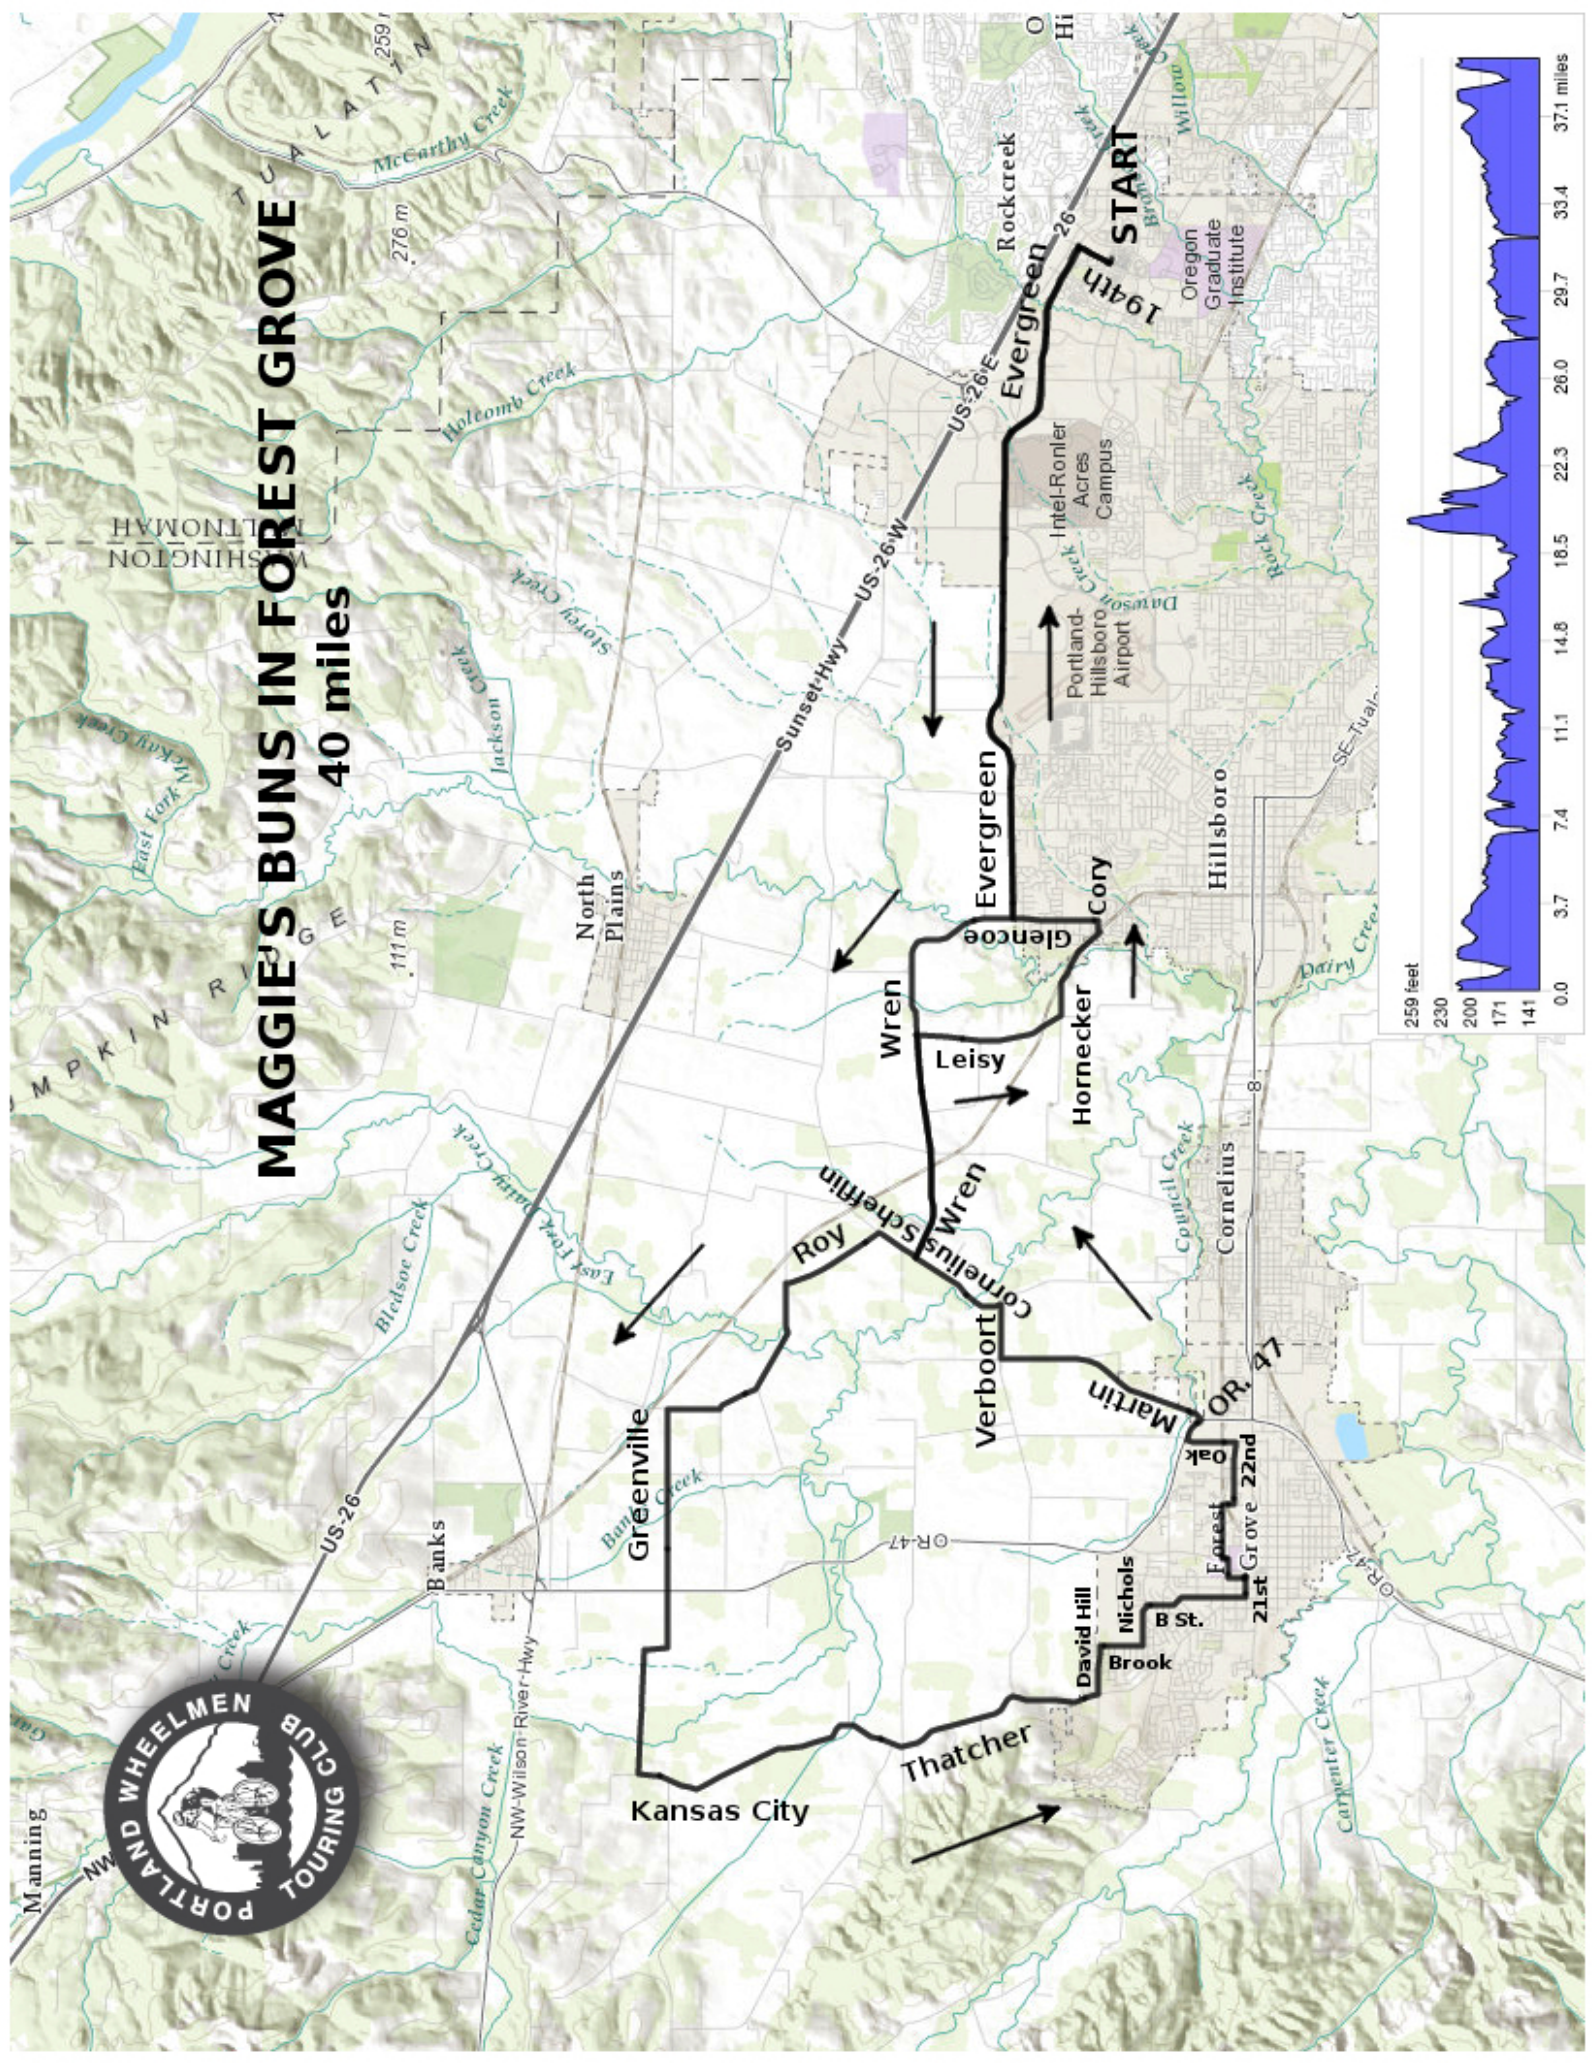

MAGGIE'S BUNS IN FOREST GROVE 40 miles

259 feet
230
200
171
141

0.0 3.7 7.4 11.1 14.8 18.5 22.3 26.0 29.7 33.4 37.1 miles

PWTC WESTSIDE ADVENTURES

“Maggie’s Buns in Forest Grove”

Directions

Mileage

START - REI parking lot	.0
right on NW 194th Terrace	.1
left on NW Evergreen Pkwy.	.4
right on NW Glencoe Rd.	6.5
left (straight) on NW Wren Rd.	7.6
right on NW Cornelius Schefflin Rd.	10.2
left on Roy Rd.	10.6
left on NW Greenville Rd.	13.3
left on NW Kansas City Rd.	16.6
continue onto NW Thatcher Rd.	19.0
left on NW David Hill Rd.	20.8
right on Brook Rd.	21.2
left on Nichols Ln.	21.6
right on B St.	22.0
left on 21st Ave.	22.9
STOP - MAGGIE’S BUNS (2007 21st Ave.)	23.0
head west on 21st Ave	23.0
right on Main St.	23.1
right on University Ave.	23.4

Directions

Mileage

left on NW Sunset Dr.	23.7
right on 23rd Ave.	23.8
right on Hawthorne St.	24.2
left on 22nd Ave.	24.3
left on Oak St.	25.0
right on Highway 47	25.5
left on NW Martin Rd.	25.7
right at circle onto NW Verboort Rd.	27.6
left at next circle onto NW Cornelius Schefflin Rd.	28.0
right on NW Wren Rd.	29.0
right on NW Leisy Rd.	31.0
left on NW Hornecker Rd.	32.3
left on NW Cory St.	33.0
left on NW Glencoe Rd.	33.1
right on NW Evergreen Rd.	33.8
right on NW 194th Terrace	39.1
left to REI - FINISH	40.3