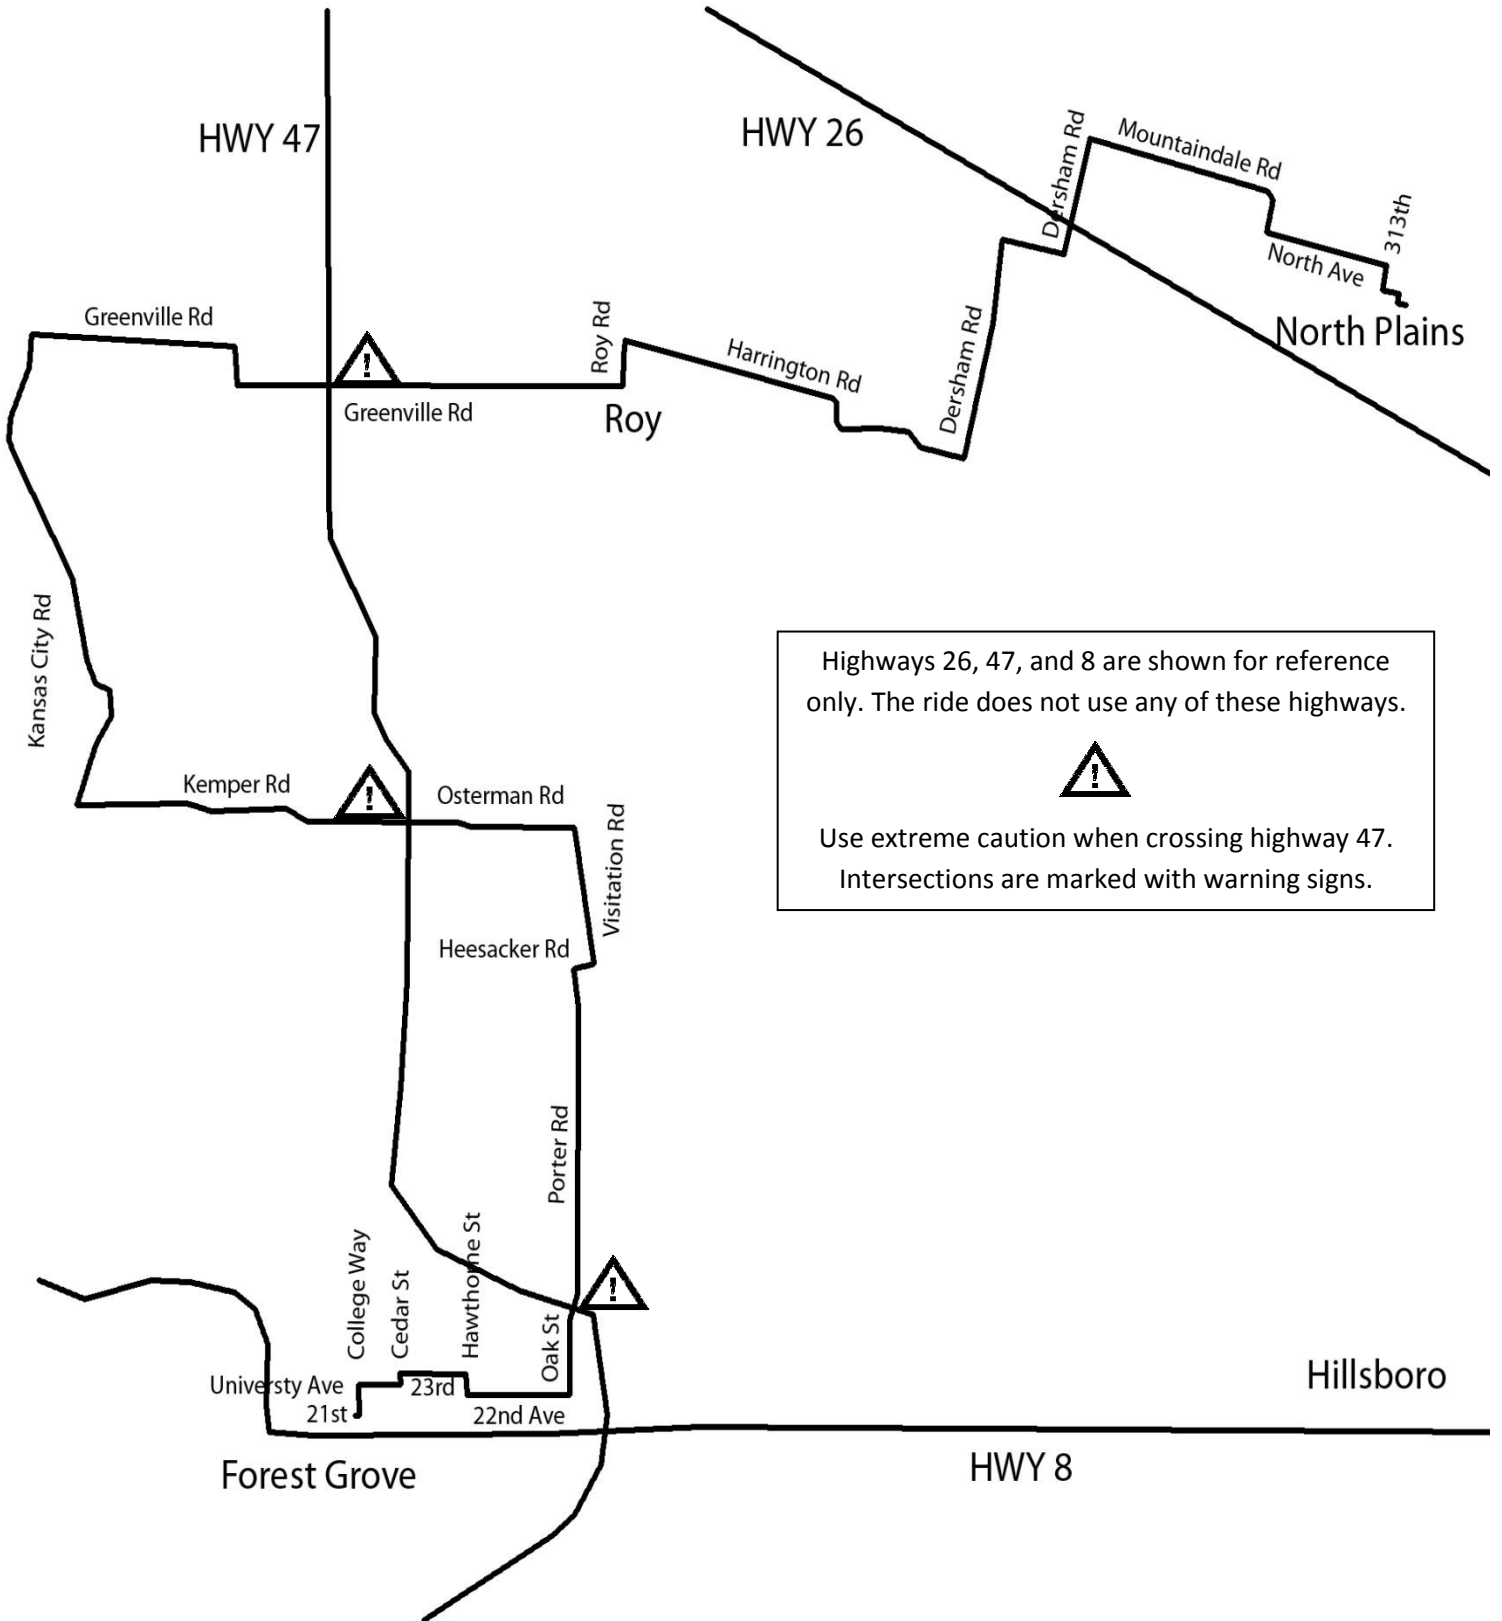

Jessie Mays Park

30975 NW Hillcrest St, North Plains, OR

Maggie's Buns

2007 21st Ave, Forest Grove, OR

Distance: 19.2 miles one way

On this ride, always fall into single file when cars approach from the rear.

Highways 26, 47, and 8 are shown for reference only. The ride does not use any of these highways.

Use extreme caution when crossing highway 47. Intersections are marked with warning signs.