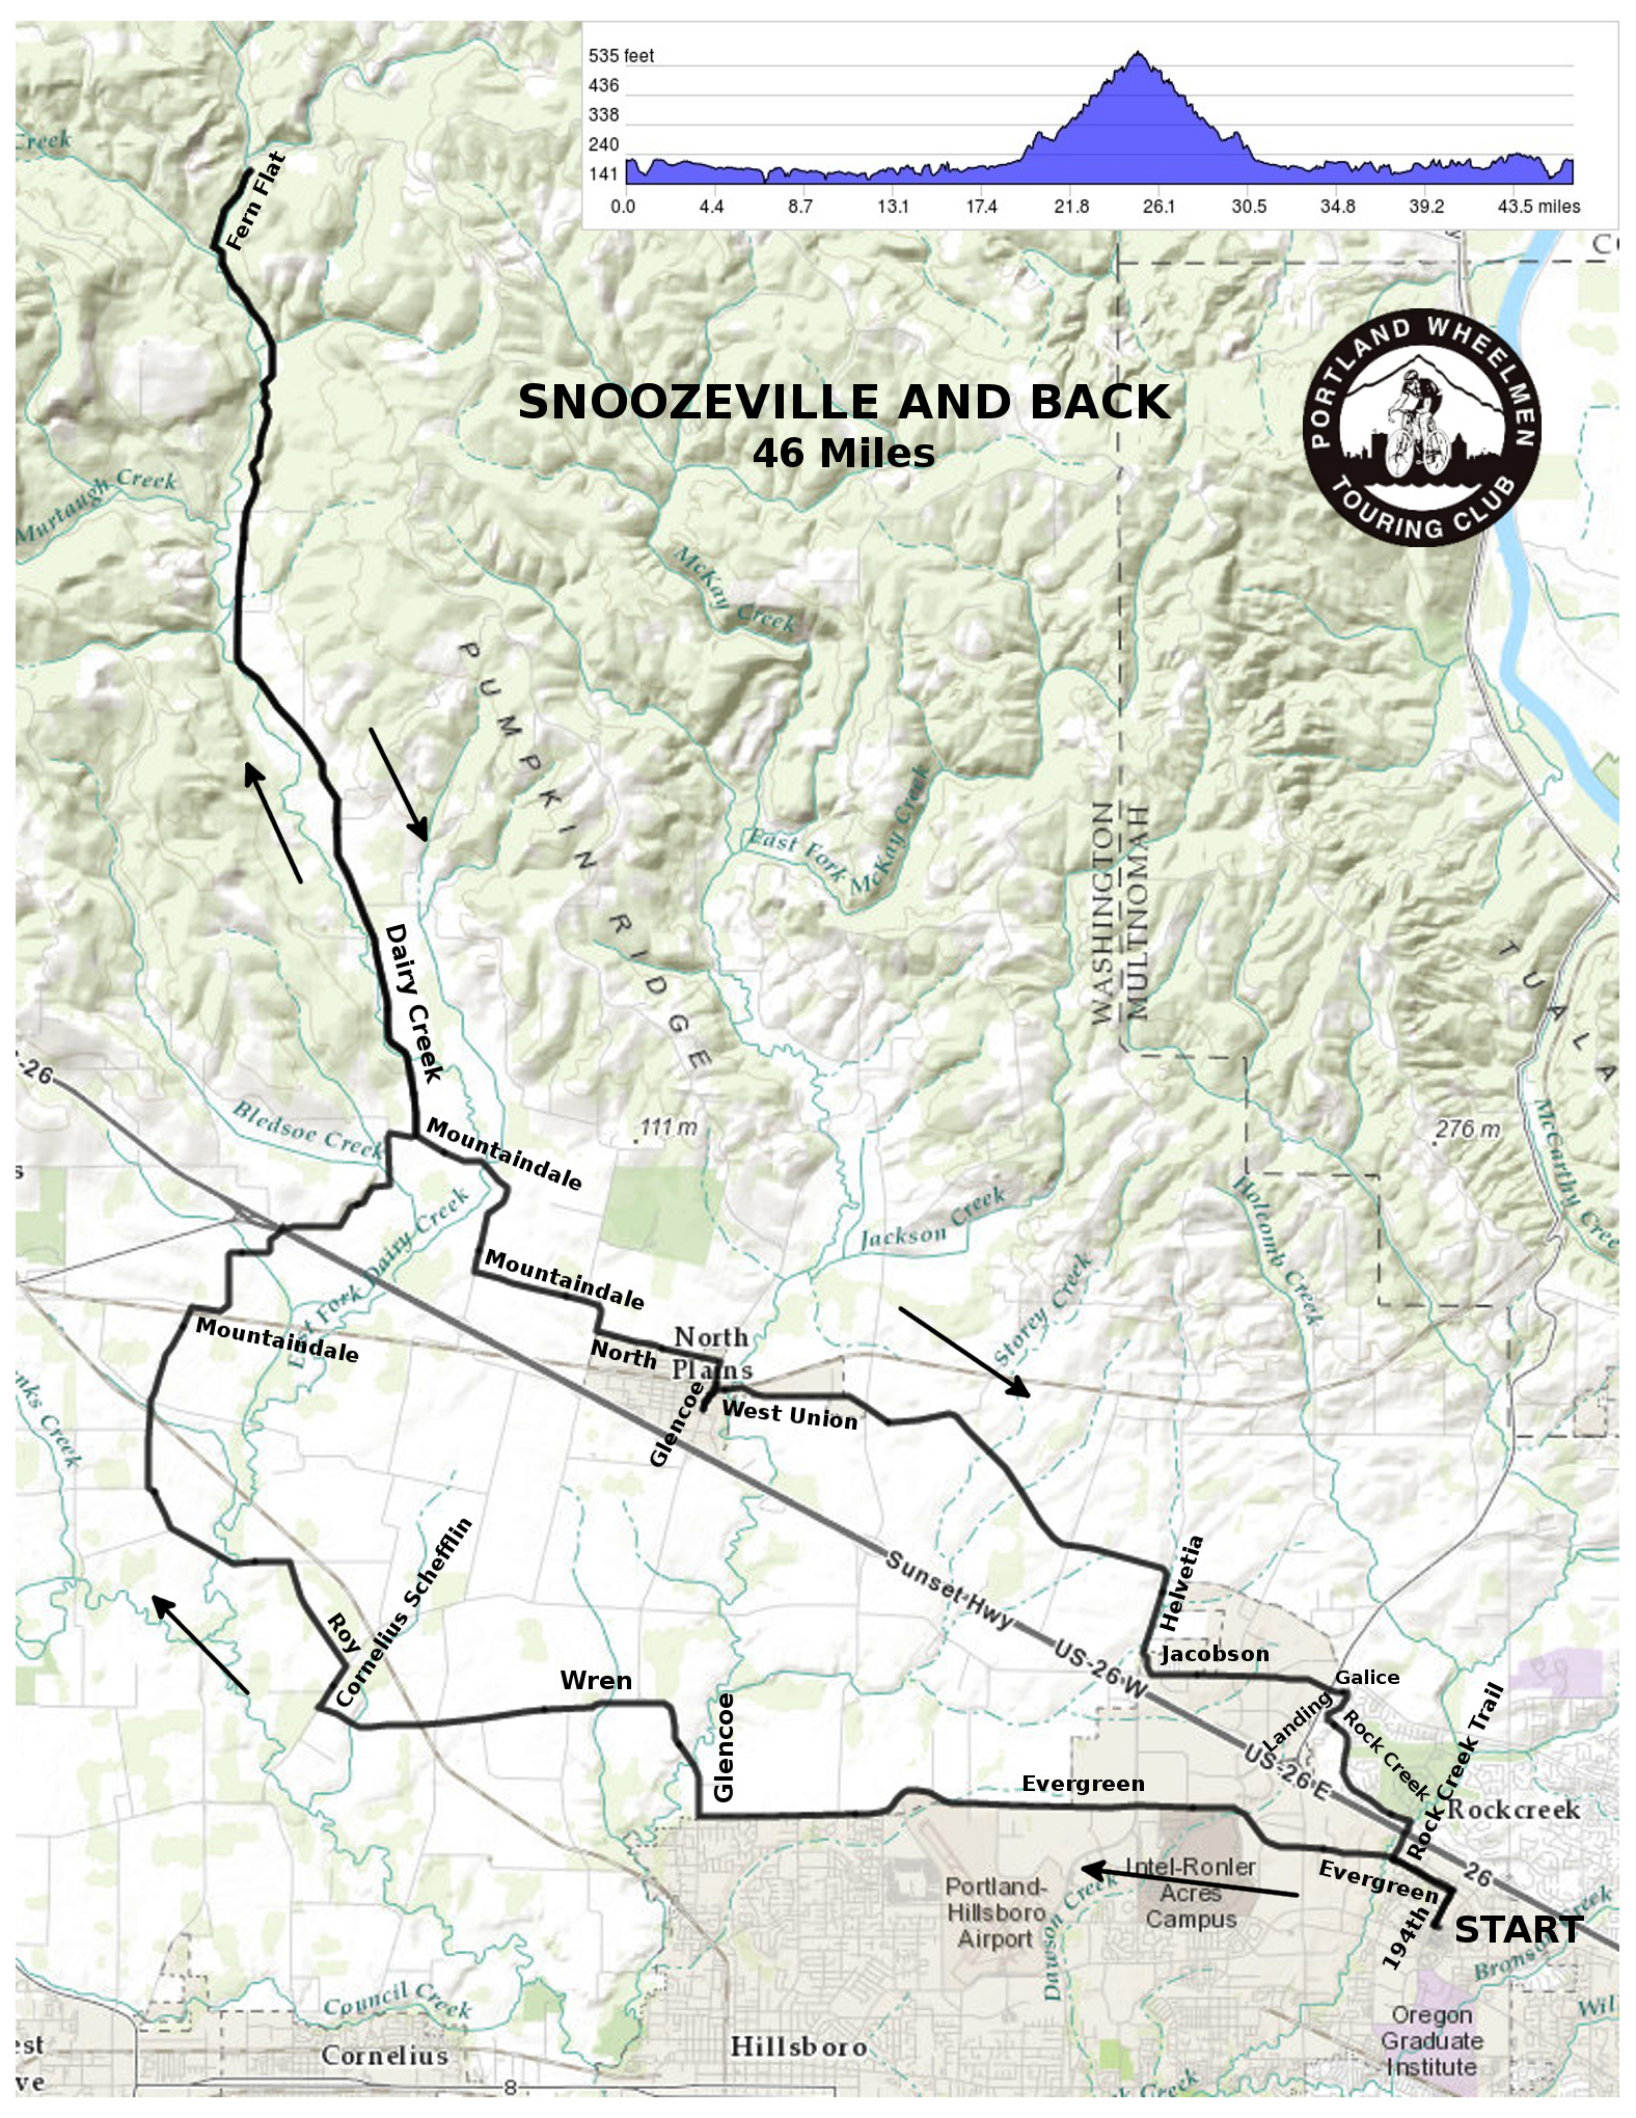

SNOOZEVILLE AND BACK

46 Miles

PWTC WESTSIDE ADVENTURES

“Snoozeville and Back”

Directions

Mileage

Directions

Mileage

START - REI parking lot	.0
right on NW 194th Terrace	.1
left on NW Evergreen Pkwy.	.4
right on NW Glencoe Rd.	6.5
left (straight) on NW Wren Rd.	7.6
right on NW Cornelius Schefflin Rd.	10.2
left on Roy Rd.	10.6
right on NW Mountaindale Rd.	14.1
cross Highway 26	15.3
left on NW Dairy Creek Rd.	17.0
right on NW Fern Flat Rd.	24.4
turn around at end of pavement	25.0
left on NW Dairy Creek Rd.	25.6
left on NW Mountaindale Rd.	33.0
stay left on NW Mountaindale	34.5

left on NW North Ave.	35.7
right (south) on NW Glencoe Rd.	36.7
COFFEE STOP in North Plains	37.2
left (north) on NW Glencoe Rd.	37.2
right on NW West Union Rd.	37.4
right on NW Helvetia Rd.	41.4
left on NW Jacobson Rd.	42.0
straight onto NW Galice Ln.	43.6
right on NW Landing Dr.	43.7
left on NW Rock Creek Blvd.	44.0
right on Rock Creek Bike Path	45.1
left on NW Evergreen Pkwy.	45.4
right on NW 194th Terrace	45.9
left to REI - FINISH	46.2