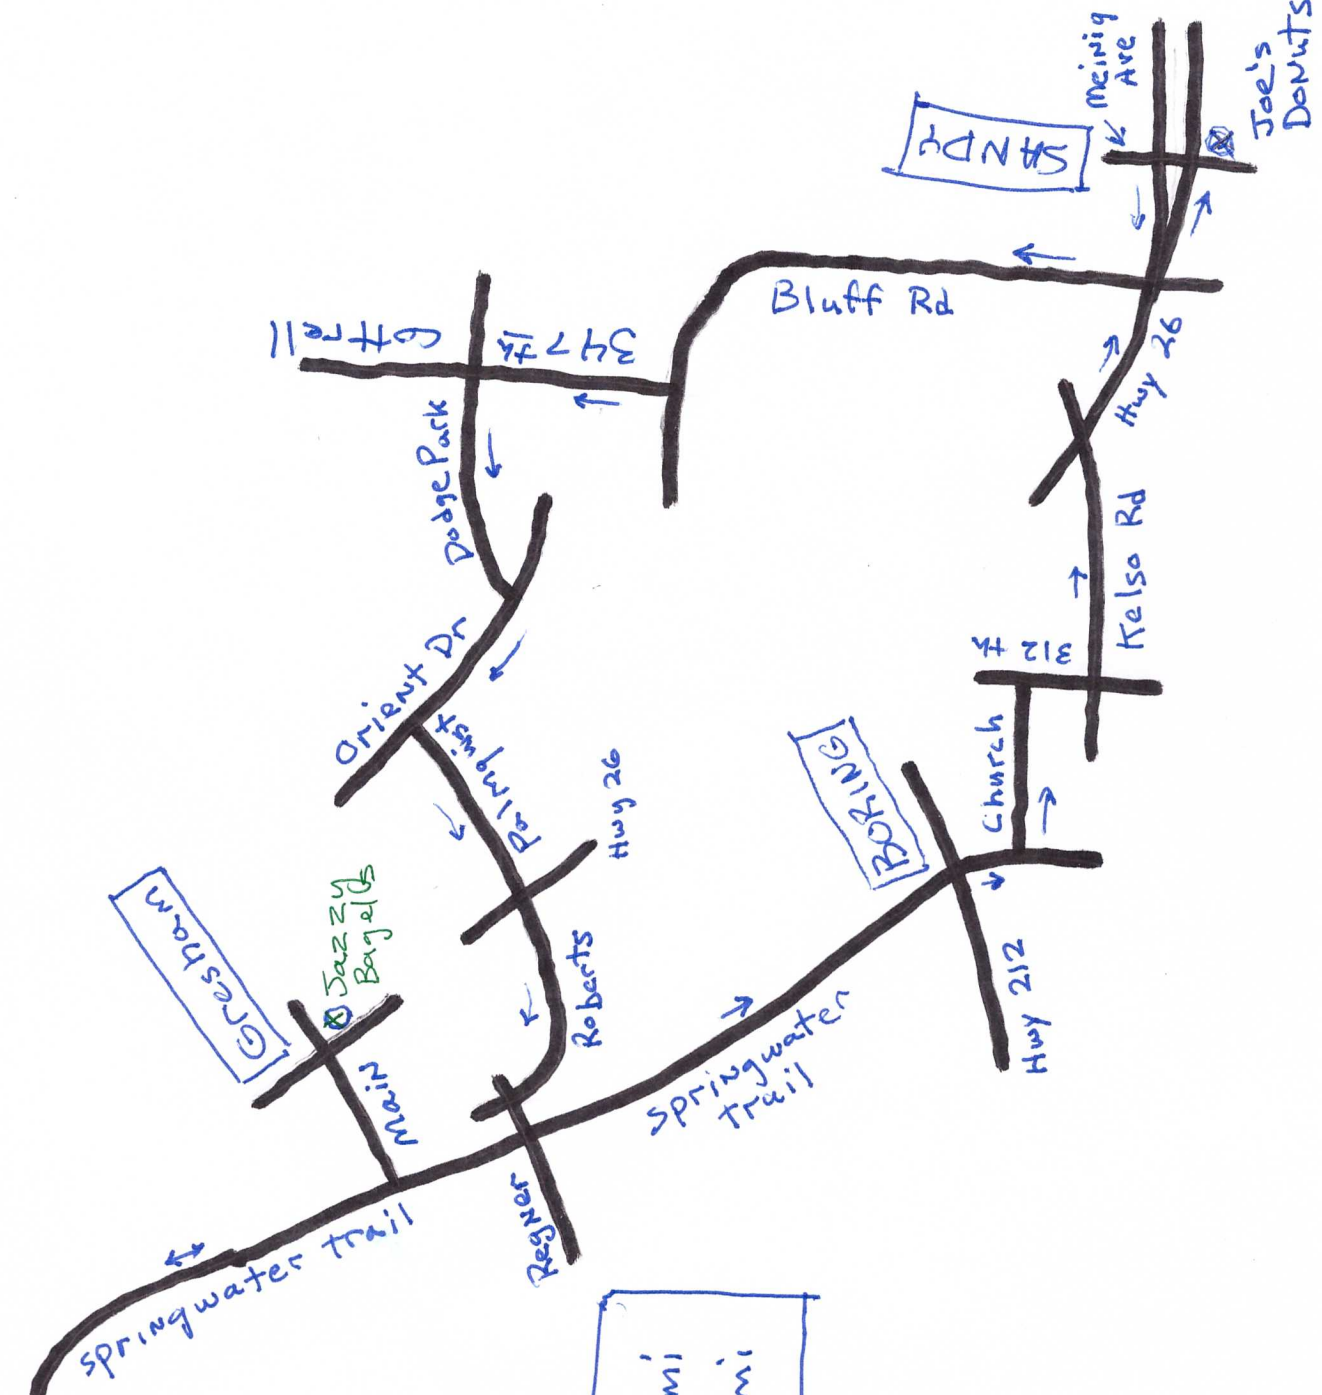

Woodstock Church to Sandy  
 Level "B" 32 & 48 mi

To Boring and back : 32 mi  
 To Sandy and back : 48 mi