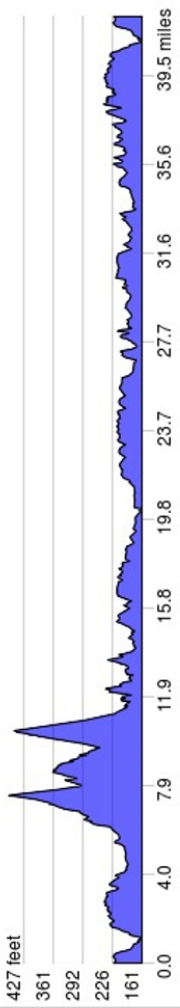

BANKS AND BACK 42 Miles

START

Hillsboro

Oregon Graduate

Intel-Ronler Acres Campus

Portland-Hillsboro Airport

Rock Creek

Rock Creek Trail

Jackson School

Shadybrook

Mason Creek

Jackson Quarry

Shadybrook

Shadybrook

Shadybrook

Shadybrook

Shadybrook

Shadybrook

Shadybrook

Shadybrook

Shadybrook

Jackson Quarry

Jackson Quarry

Jackson Quarry

Jackson Quarry

Jackson Quarry

Jackson Quarry

Jackson Quarry

Jackson Quarry

Jackson Quarry

Jackson Quarry

Jackson Quarry