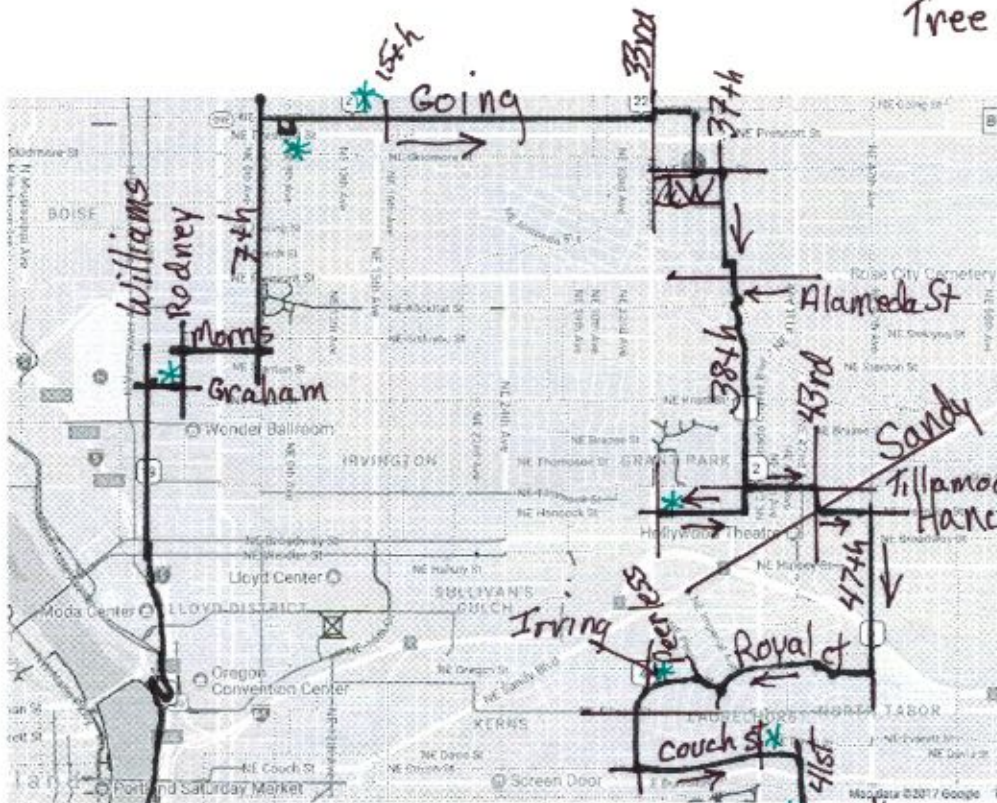

Tree Ride II

Start @
Wilshire Pk.

Nehalem St
Lexington