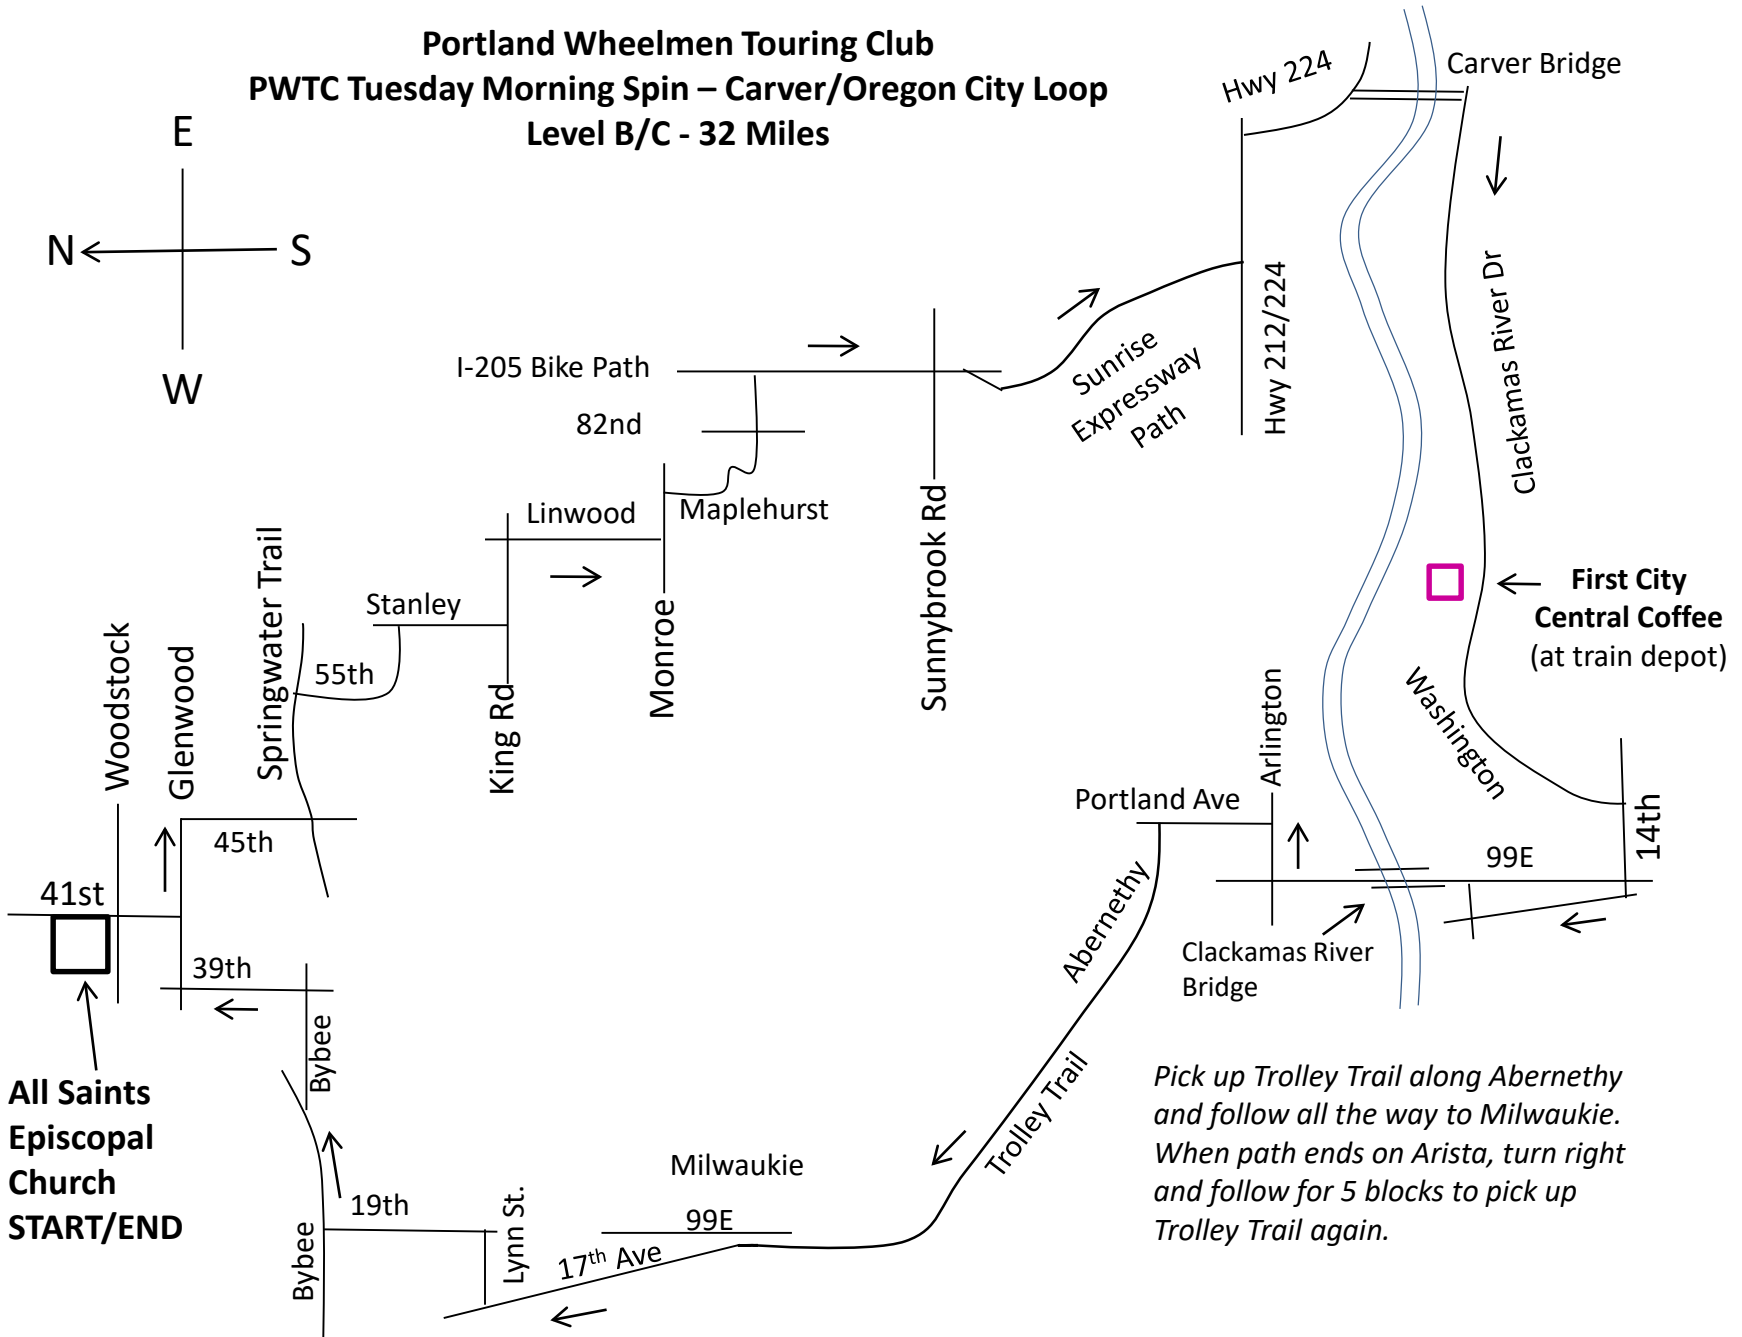

Portland Wheelmen Touring Club
PWTC Tuesday Morning Spin – Carver/Oregon City Loop
Level B/C - 32 Miles

Pick up Trolley Trail along Abernethy and follow all the way to Milwaukie. When path ends on Arista, turn right and follow for 5 blocks to pick up Trolley Trail again.