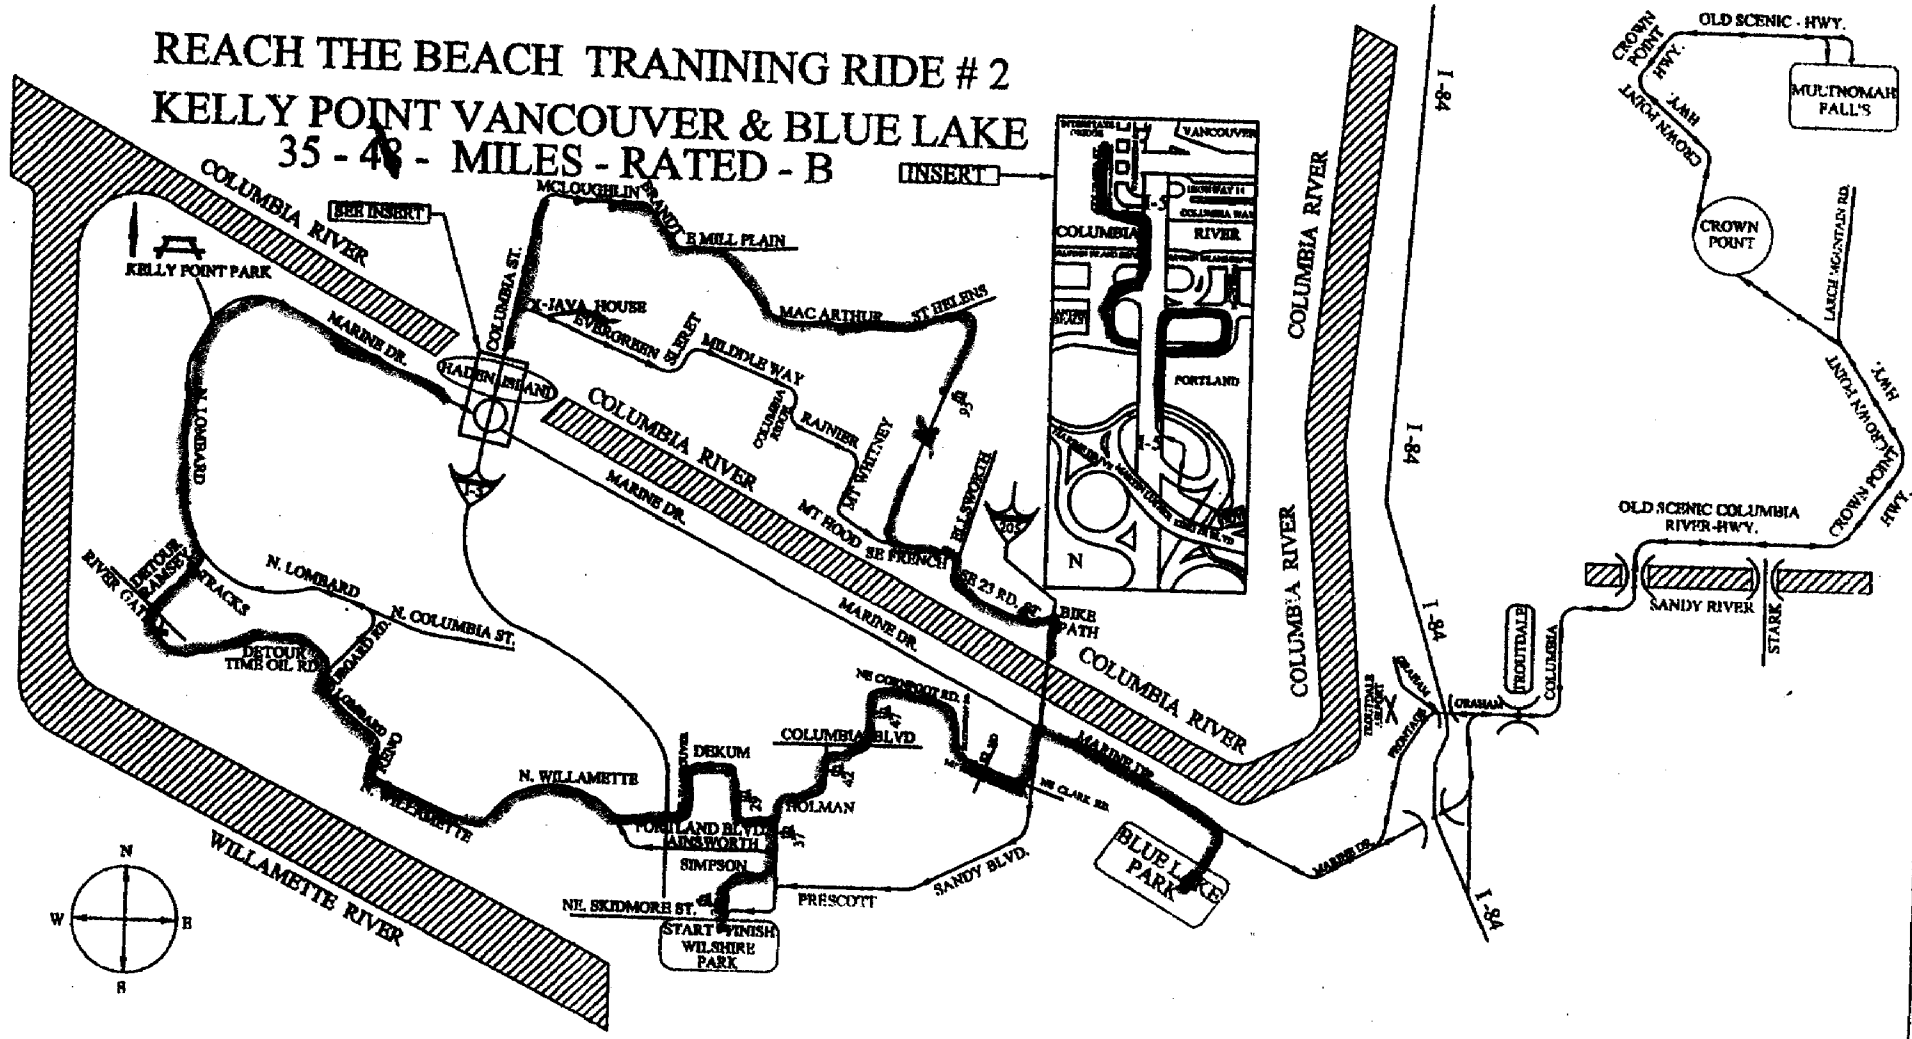

REACH THE BEACH TRAINING RIDE # 2

KELLY POINT VANCOUVER & BLUE LAKE

35 - 48 - MILES - RATED - B

INSERT

DATE	11/1/84	DRAWING NAME	KELLEY POINT & BLUE LAKE PARK
BY	DA	DRAWING NO.	DA-45
CHECKED BY	DA	SCALE	AS SHOWN
APPROVED BY	DA	DATE	11/1/84