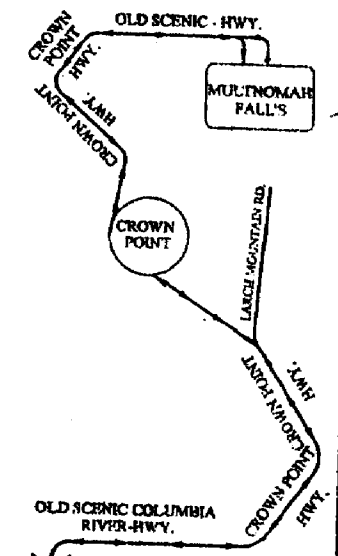

REACH THE BEACH TRAINING RIDE # 2

KELLY POINT VANCOUVER & BLUE LAKE

35 - 48 - MILES - RATED - B

INSERT

DATE	11/1/84	DRAWING NAME	KELLEY POINT & BLUE LAKE PARK
BY	DA	DRAWING NO.	DA-45
CHECKED BY	DA	SCALE	AS SHOWN
APPROVED BY	DA	DATE	11/1/84