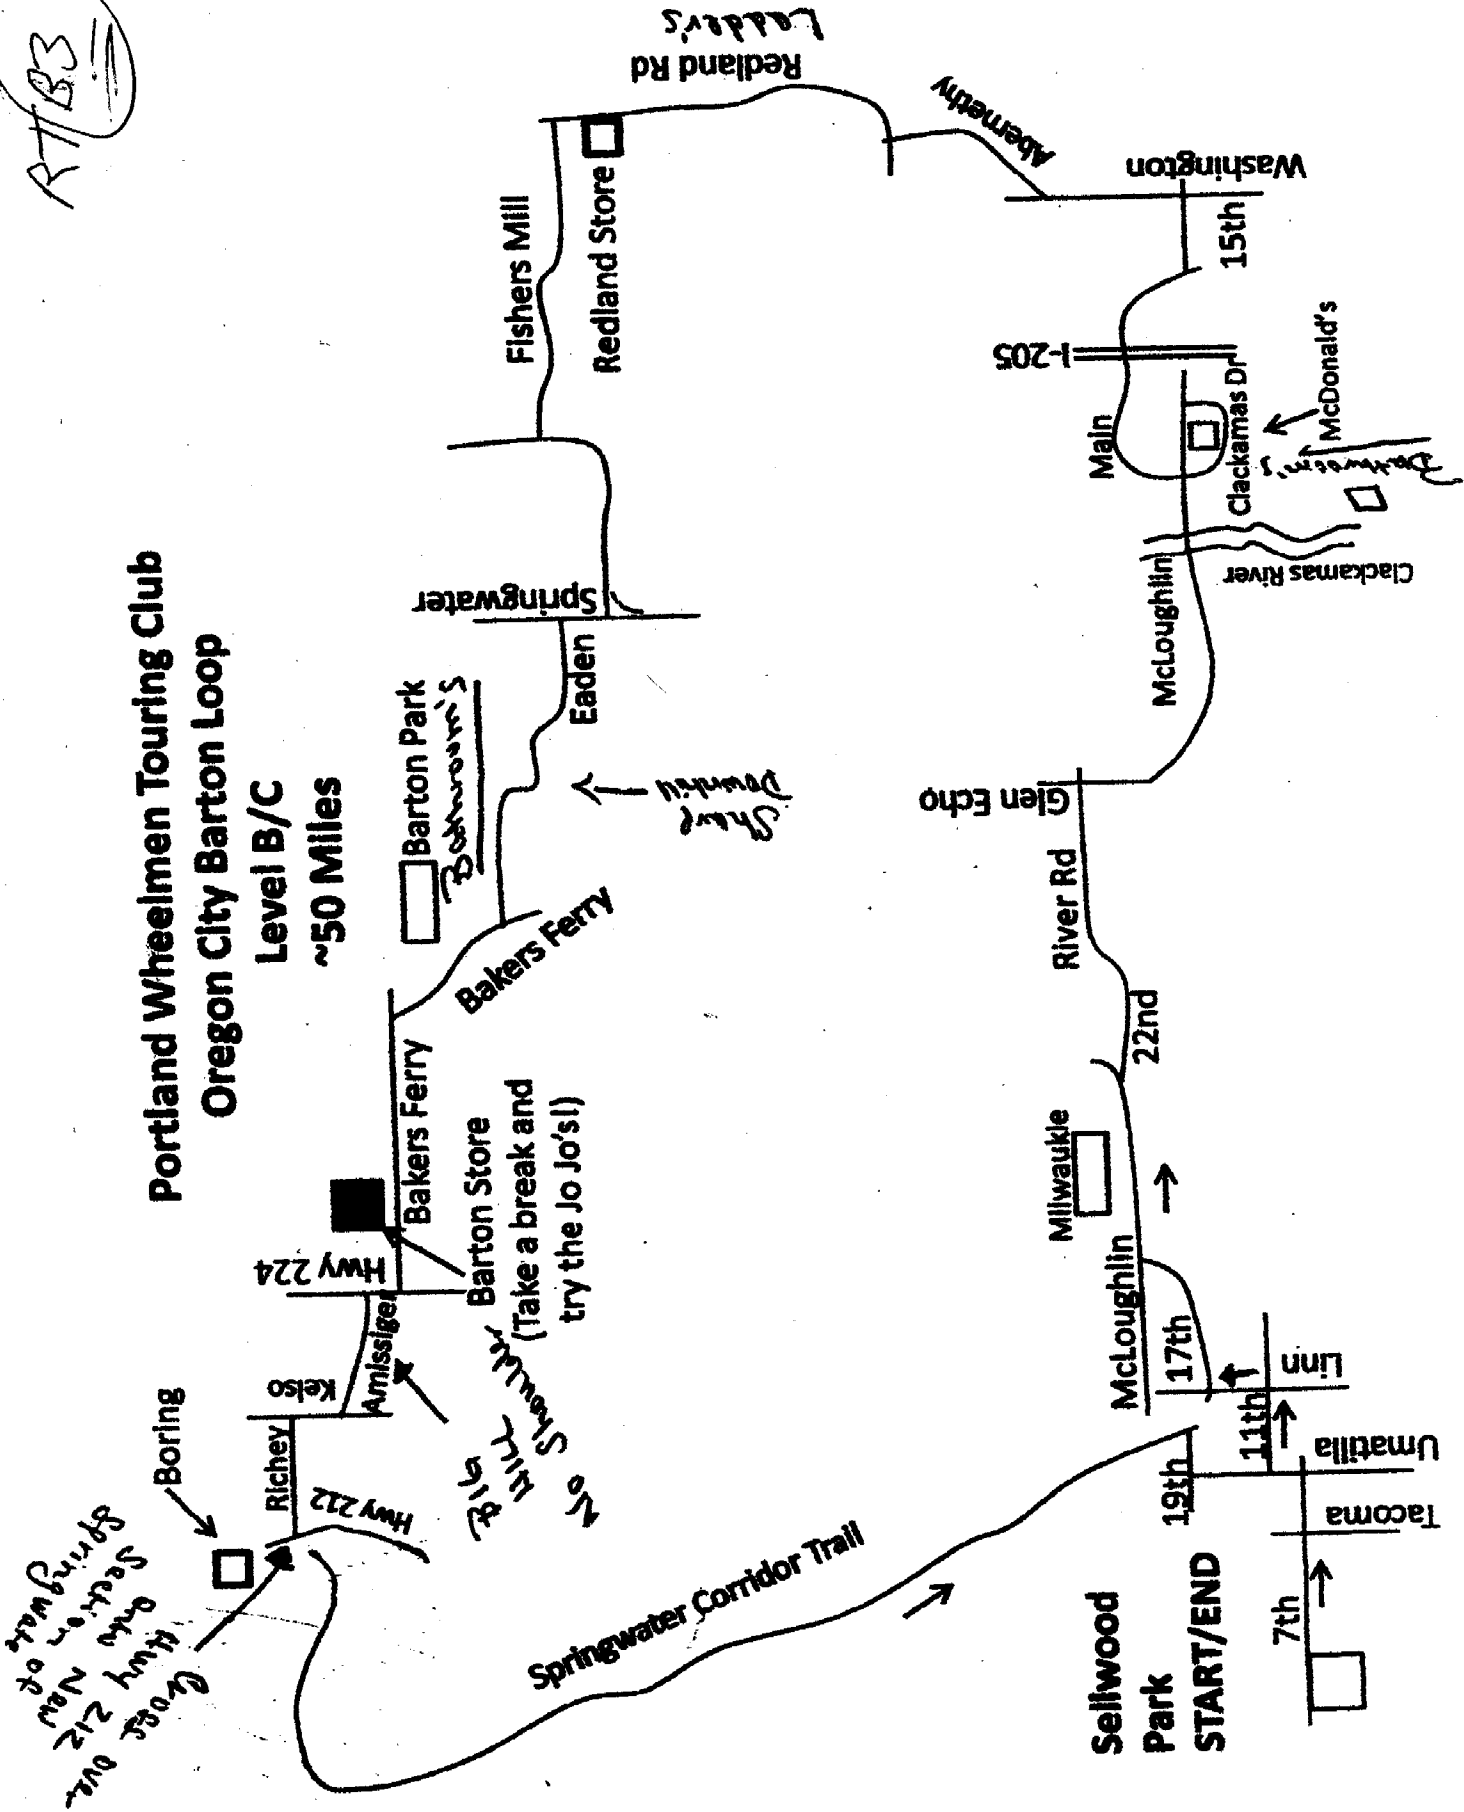

RTB3

Portland Wheelmen Touring Club Oregon City Barton Loop

Level B/C
~50 Miles

George Ave
Hwy 212
New
Boring
Section
Springwater