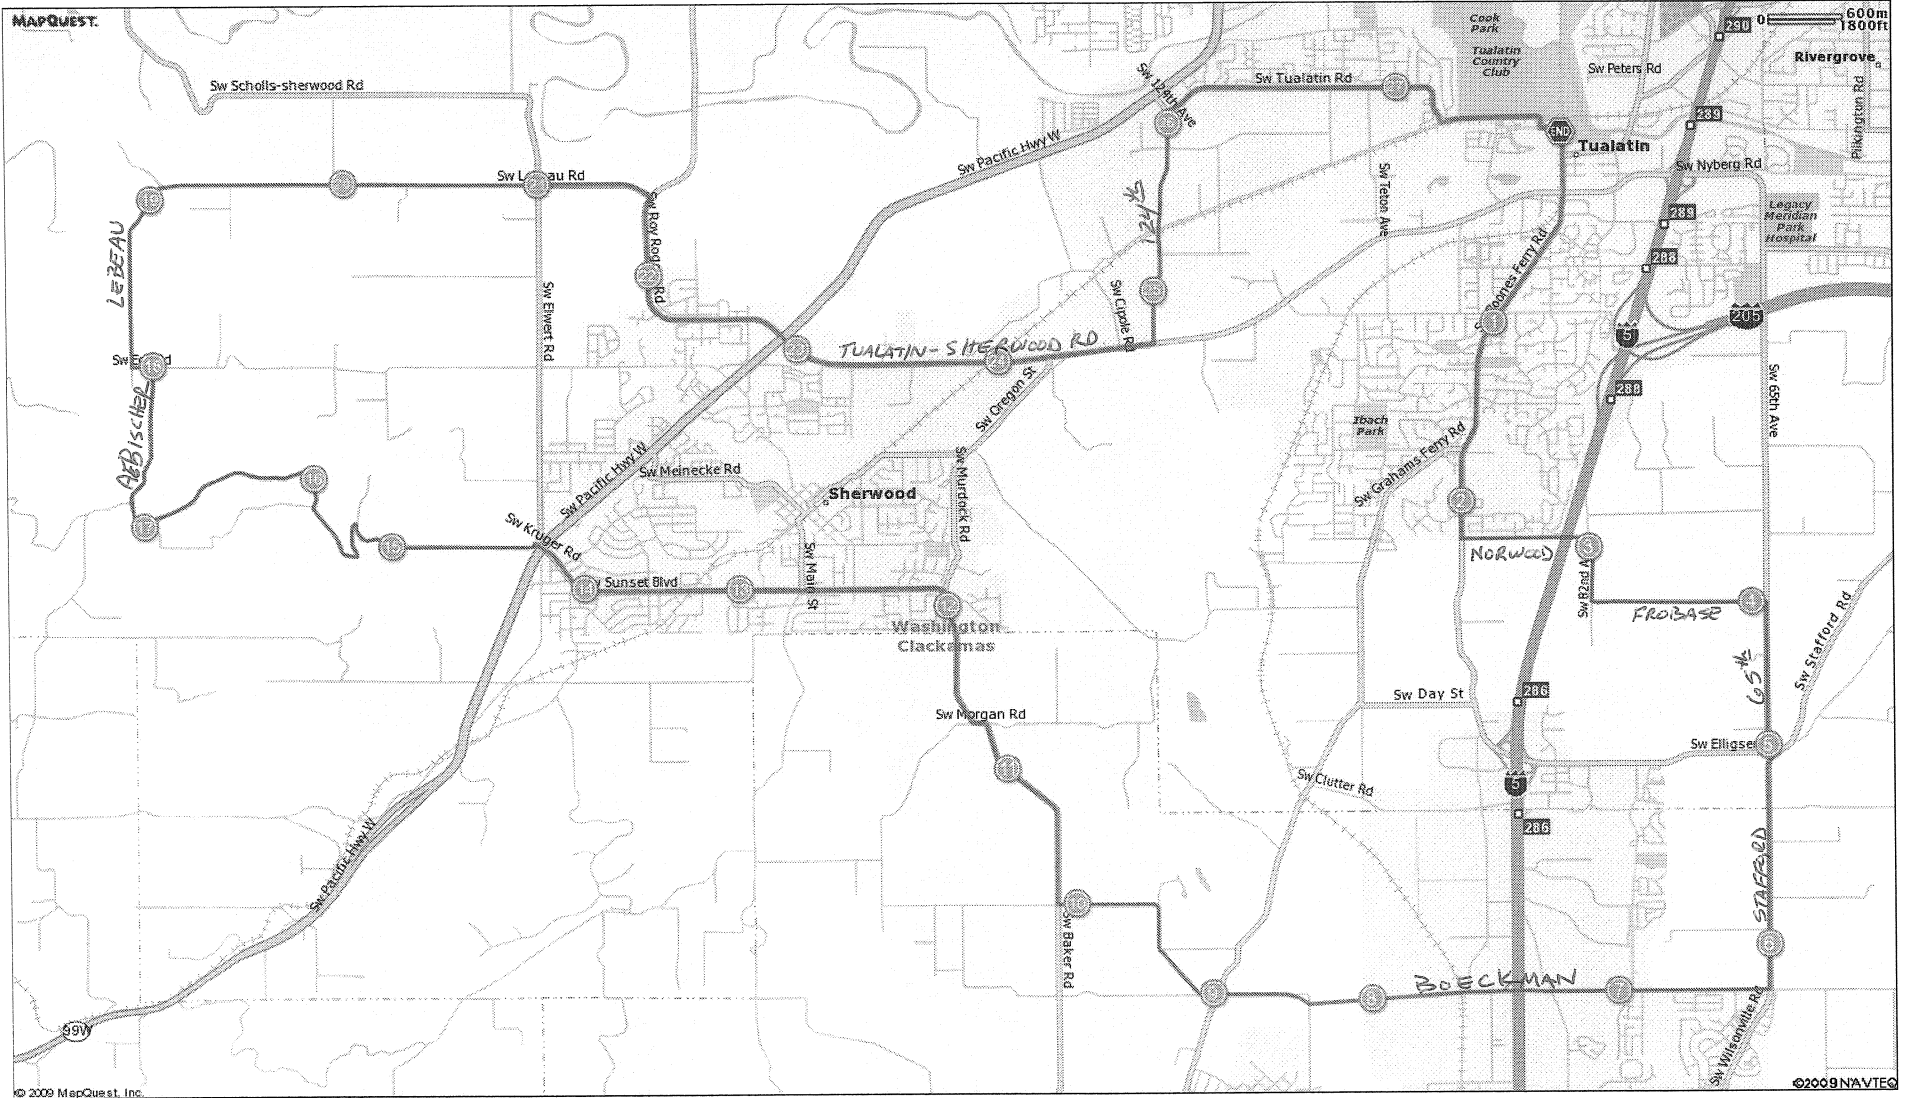

ROUTE DESCRIPTION:
No Description Provided

- 0 mi  Start

- 0.03 mi  Turn left at SW Tualatin Rd

- 0.11 mi Continue straight onto SW Boones Ferry Rd

- 2.35 mi  Turn left at SW Norwood Rd

- 2.97 mi  Turn right at SW 82nd Ave

- 3.33 mi  Turn left at SW Frobase Rd

- 4.2 mi  Right onto SW 65th Ave.

- 5.07 mi  Turn right at SW Stafford Rd

- 6.34 mi  Turn right at SW Boeckman Rd

- 7.46 mi Continue on Boeckman Rd over bridge

- 8.4 mi Continue straight onto SW Tooze Rd. Stay right on Tooze.

- 17.14 mi  Stay right at top of climb onto SW Aebischer Rd.

- 18.06 mi  Turn left at SW Edy Rd

- 18.1 mi  Quick right onto SW Lebeau Rd

- 20.97 mi Continue on SW Scholls Sherwood Rd

- 22.84 mi Continue on SW Tualatin Sherwood Rd crossing Hwy 99

- 24.73 mi  Turn left at SW 124th Ave

- 25.29 mi  Slight left to stay on SW 124th Ave

- 26.03 mi  Turn right at SW Tualatin Rd

- 27.53 mi  Slight right to stay on SW Tualatin Rd

- 27.57 mi  Turn left to stay on SW Tualatin Rd
