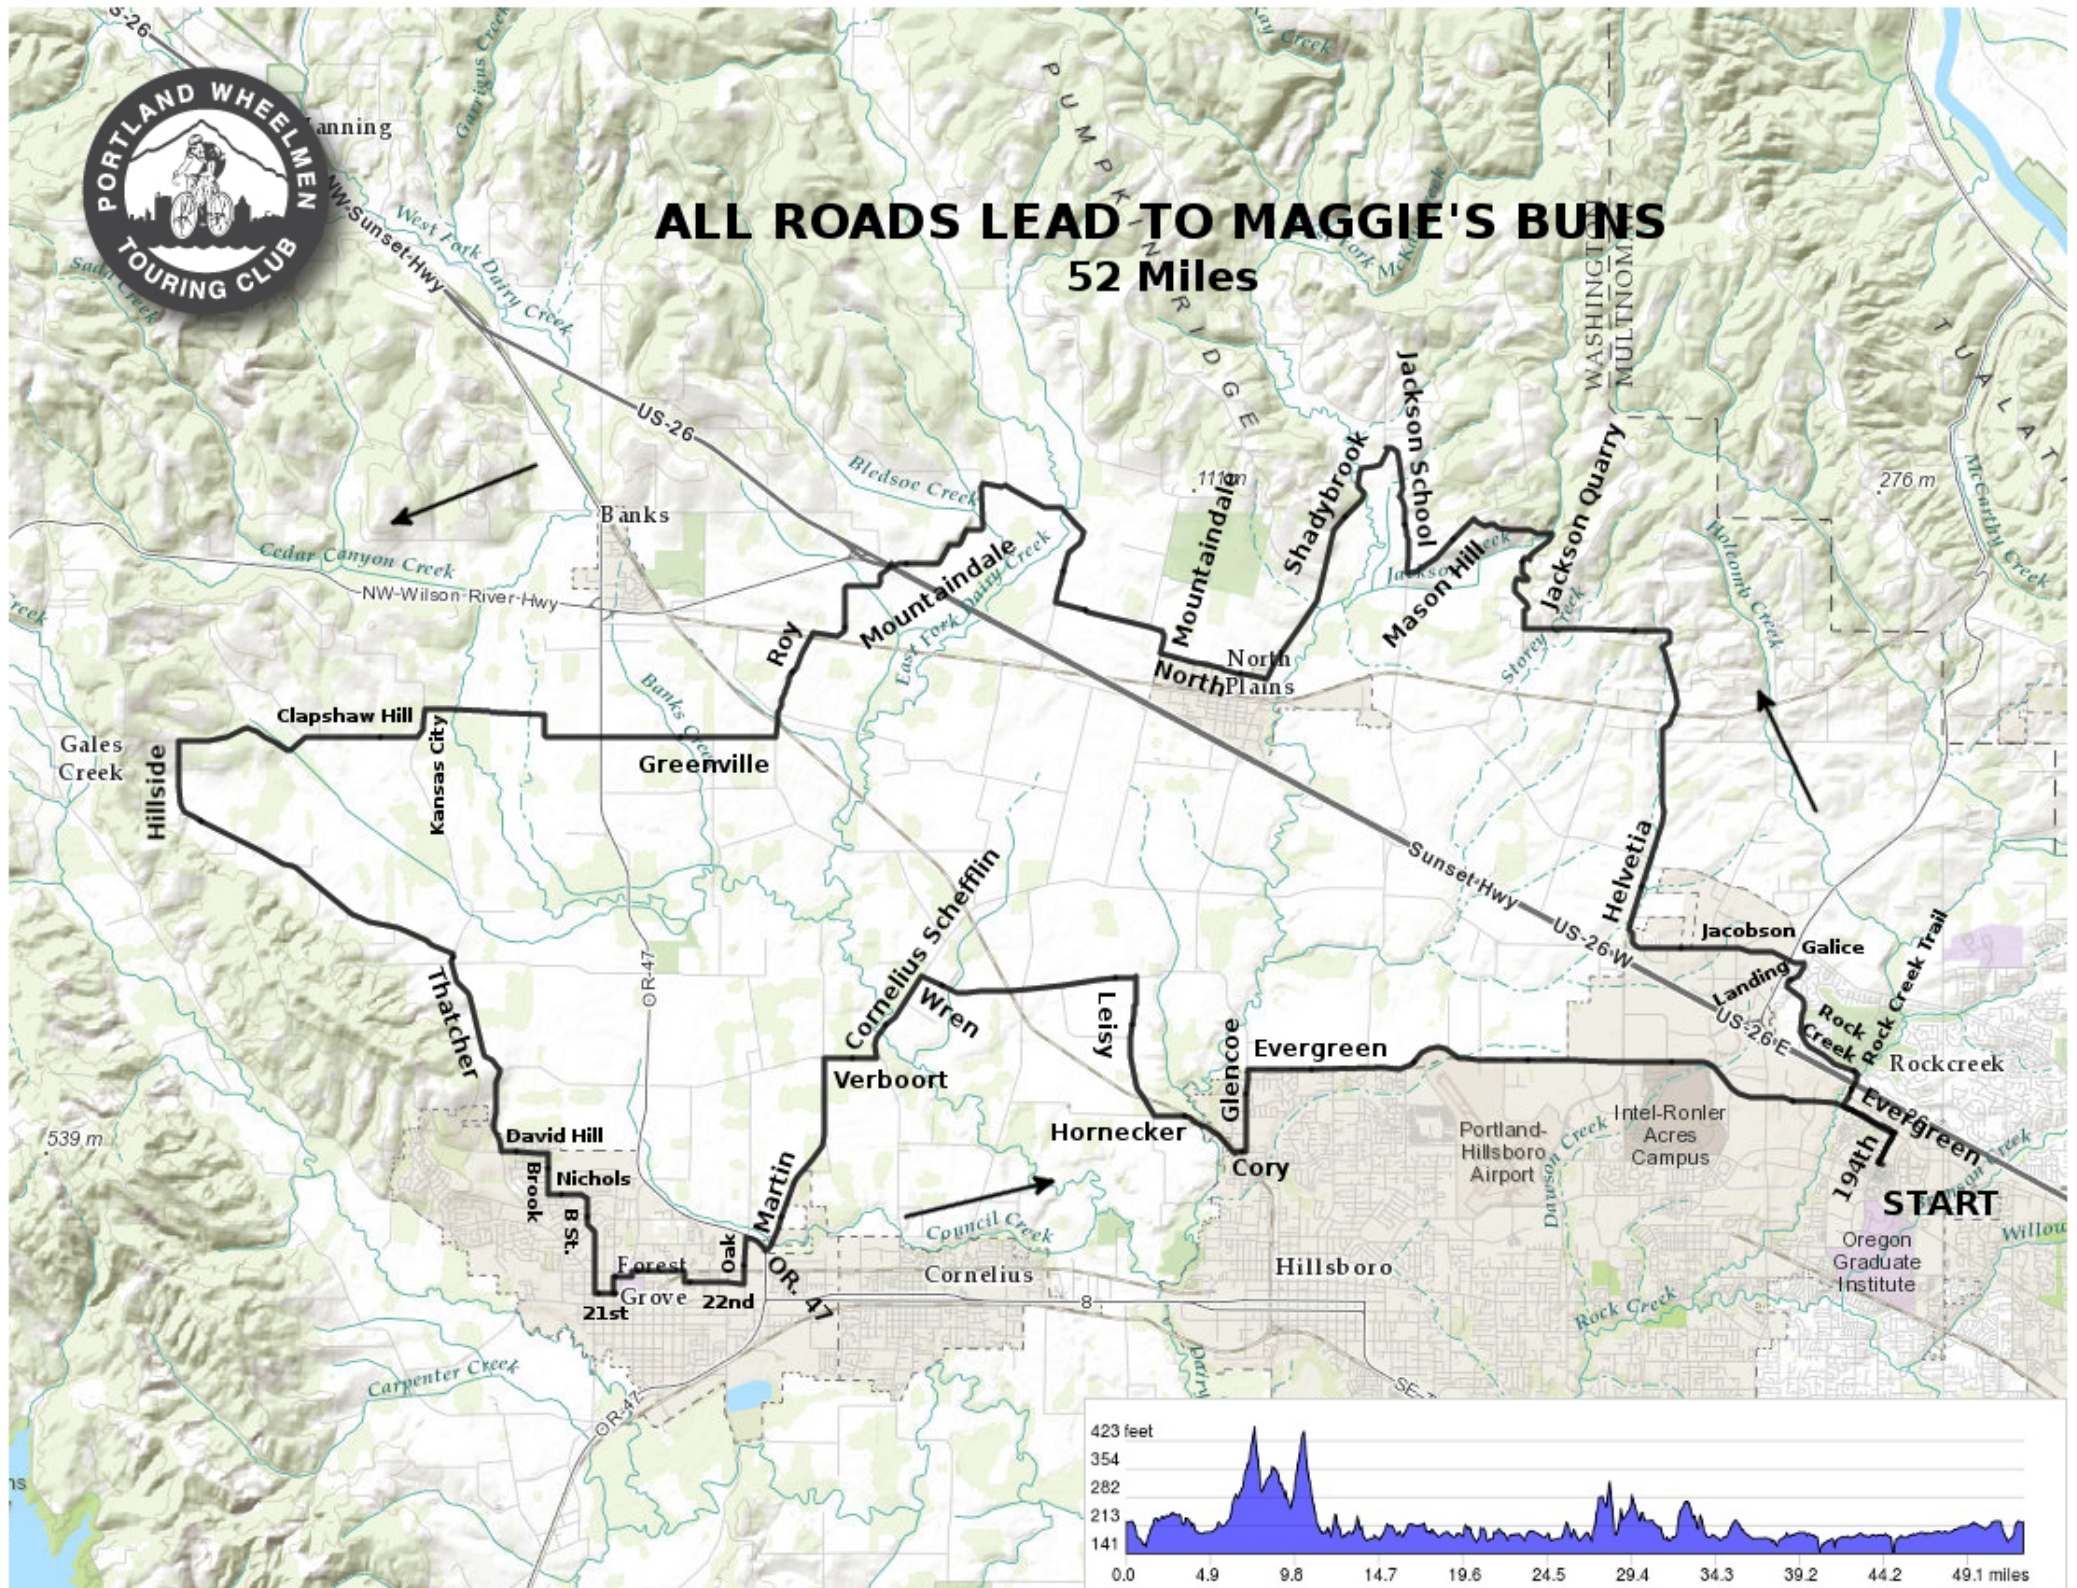

ALL ROADS LEAD TO MAGGIE'S BUNS

52 Miles

PWTC WESTSIDE ADVENTURES

“All Roads Lead to Maggie’s Buns”

Directions	Mileage	Directions	Mileage
START - REI parking lot	.0	left on Nichols Ln.	34.4
right on NW 194th Terrace	.1	right on B St.	34.8
left on NW Evergreen Pkwy.	.4	left on 21st Ave.	35.9
right on Rock Creek Bike Path	1.0	STOP - MAGGIE’S BUNS (2007 21st Ave)	36.0
left on NW Rock Creek Blvd.	1.2	right on Main St.	36.1
right on NW Landing Dr.	2.3	right on University Ave.	36.4
left on NW Galice Ln.	2.6	left on NW Sunset Dr.	36.7
straight onto NW Jacobson Rd.	2.7	right on 23rd Ave.	36.8
right on NW Helvetia Rd.	4.2	right on Hawthorne St.	37.2
right on NW Jackson Quarry Rd.	8.5	left on 22nd Ave.	37.3
left on NW Mason Hill Rd.	10.5	left on Oak St.	38.0
right on NW Jackson School Rd.	11.3	right on Highway 47	38.5
left on NW Shadybrook Rd.	12.4	left on NW Martin Rd.	38.7
right on NW North Ave.	14.9	right at circle onto NW Verboort Rd.	40.6
right on NW Mountaindale Rd.	15.9	left at next circle onto NW Cornelius Schefflin Rd.	41.0
stay right on NW Mountaindale	17.1	right on NW Wren Rd.	42.0
cross Highway 26	19.9	right on NW Leisy Rd.	44.0
left on NW Roy Rd.	21.5	left on NW Hornecker Rd.	45.3
right on NW Greenville Rd.	22.5	left on NW Cory St.	46.0
left on NW Kansas City Rd	25.8	left on NW Glencoe Rd.	46.1
right on NW Clapshaw Hill Rd.	26.1	right on NW Evergreen Rd.	46.8
left on NW Hillside Rd.	28.3	right on NW 194th Terrace	52.1
right on NW Kansas City Rd./NW Thatcher Rd.	31.7	left to REI - FINISH	52.3
left on NW David Hill Rd.	33.6		
right on Brook Rd.	34.0		