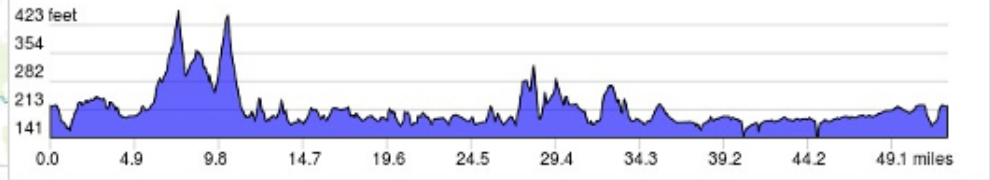

ALL ROADS LEAD TO MAGGIE'S BUNS

52 Miles

PWTC WESTSIDE ADVENTURES

“All Roads Lead to Maggie’s Buns”

Directions	Mileage	Directions	Mileage
START - REI parking lot	.0	left on Nichols Ln.	34.4
right on NW 194th Terrace	.1	right on B St.	34.8
left on NW Evergreen Pkwy.	.4	left on 21st Ave.	35.9
right on Rock Creek Bike Path	1.0	STOP - MAGGIE’S BUNS (2007 21st Ave)	36.0
left on NW Rock Creek Blvd.	1.2	right on Main St.	36.1
right on NW Landing Dr.	2.3	right on University Ave.	36.4
left on NW Galice Ln.	2.6	left on NW Sunset Dr.	36.7
straight onto NW Jacobson Rd.	2.7	right on 23rd Ave.	36.8
right on NW Helvetia Rd.	4.2	right on Hawthorne St.	37.2
right on NW Jackson Quarry Rd.	8.5	left on 22nd Ave.	37.3
left on NW Mason Hill Rd.	10.5	left on Oak St.	38.0
right on NW Jackson School Rd.	11.3	right on Highway 47	38.5
left on NW Shadybrook Rd.	12.4	left on NW Martin Rd.	38.7
right on NW North Ave.	14.9	right at circle onto NW Verboort Rd.	40.6
right on NW Mountaindale Rd.	15.9	left at next circle onto NW Cornelius Schefflin Rd.	41.0
stay right on NW Mountaindale	17.1	right on NW Wren Rd.	42.0
cross Highway 26	19.9	right on NW Leisy Rd.	44.0
left on NW Roy Rd.	21.5	left on NW Hornecker Rd.	45.3
right on NW Greenville Rd.	22.5	left on NW Cory St.	46.0
left on NW Kansas City Rd	25.8	left on NW Glencoe Rd.	46.1
right on NW Clapshaw Hill Rd.	26.1	right on NW Evergreen Rd.	46.8
left on NW Hillside Rd.	28.3	right on NW 194th Terrace	52.1
right on NW Kansas City Rd./NW Thatcher Rd.	31.7	left to REI - FINISH	52.3
left on NW David Hill Rd.	33.6		
right on Brook Rd.	34.0		