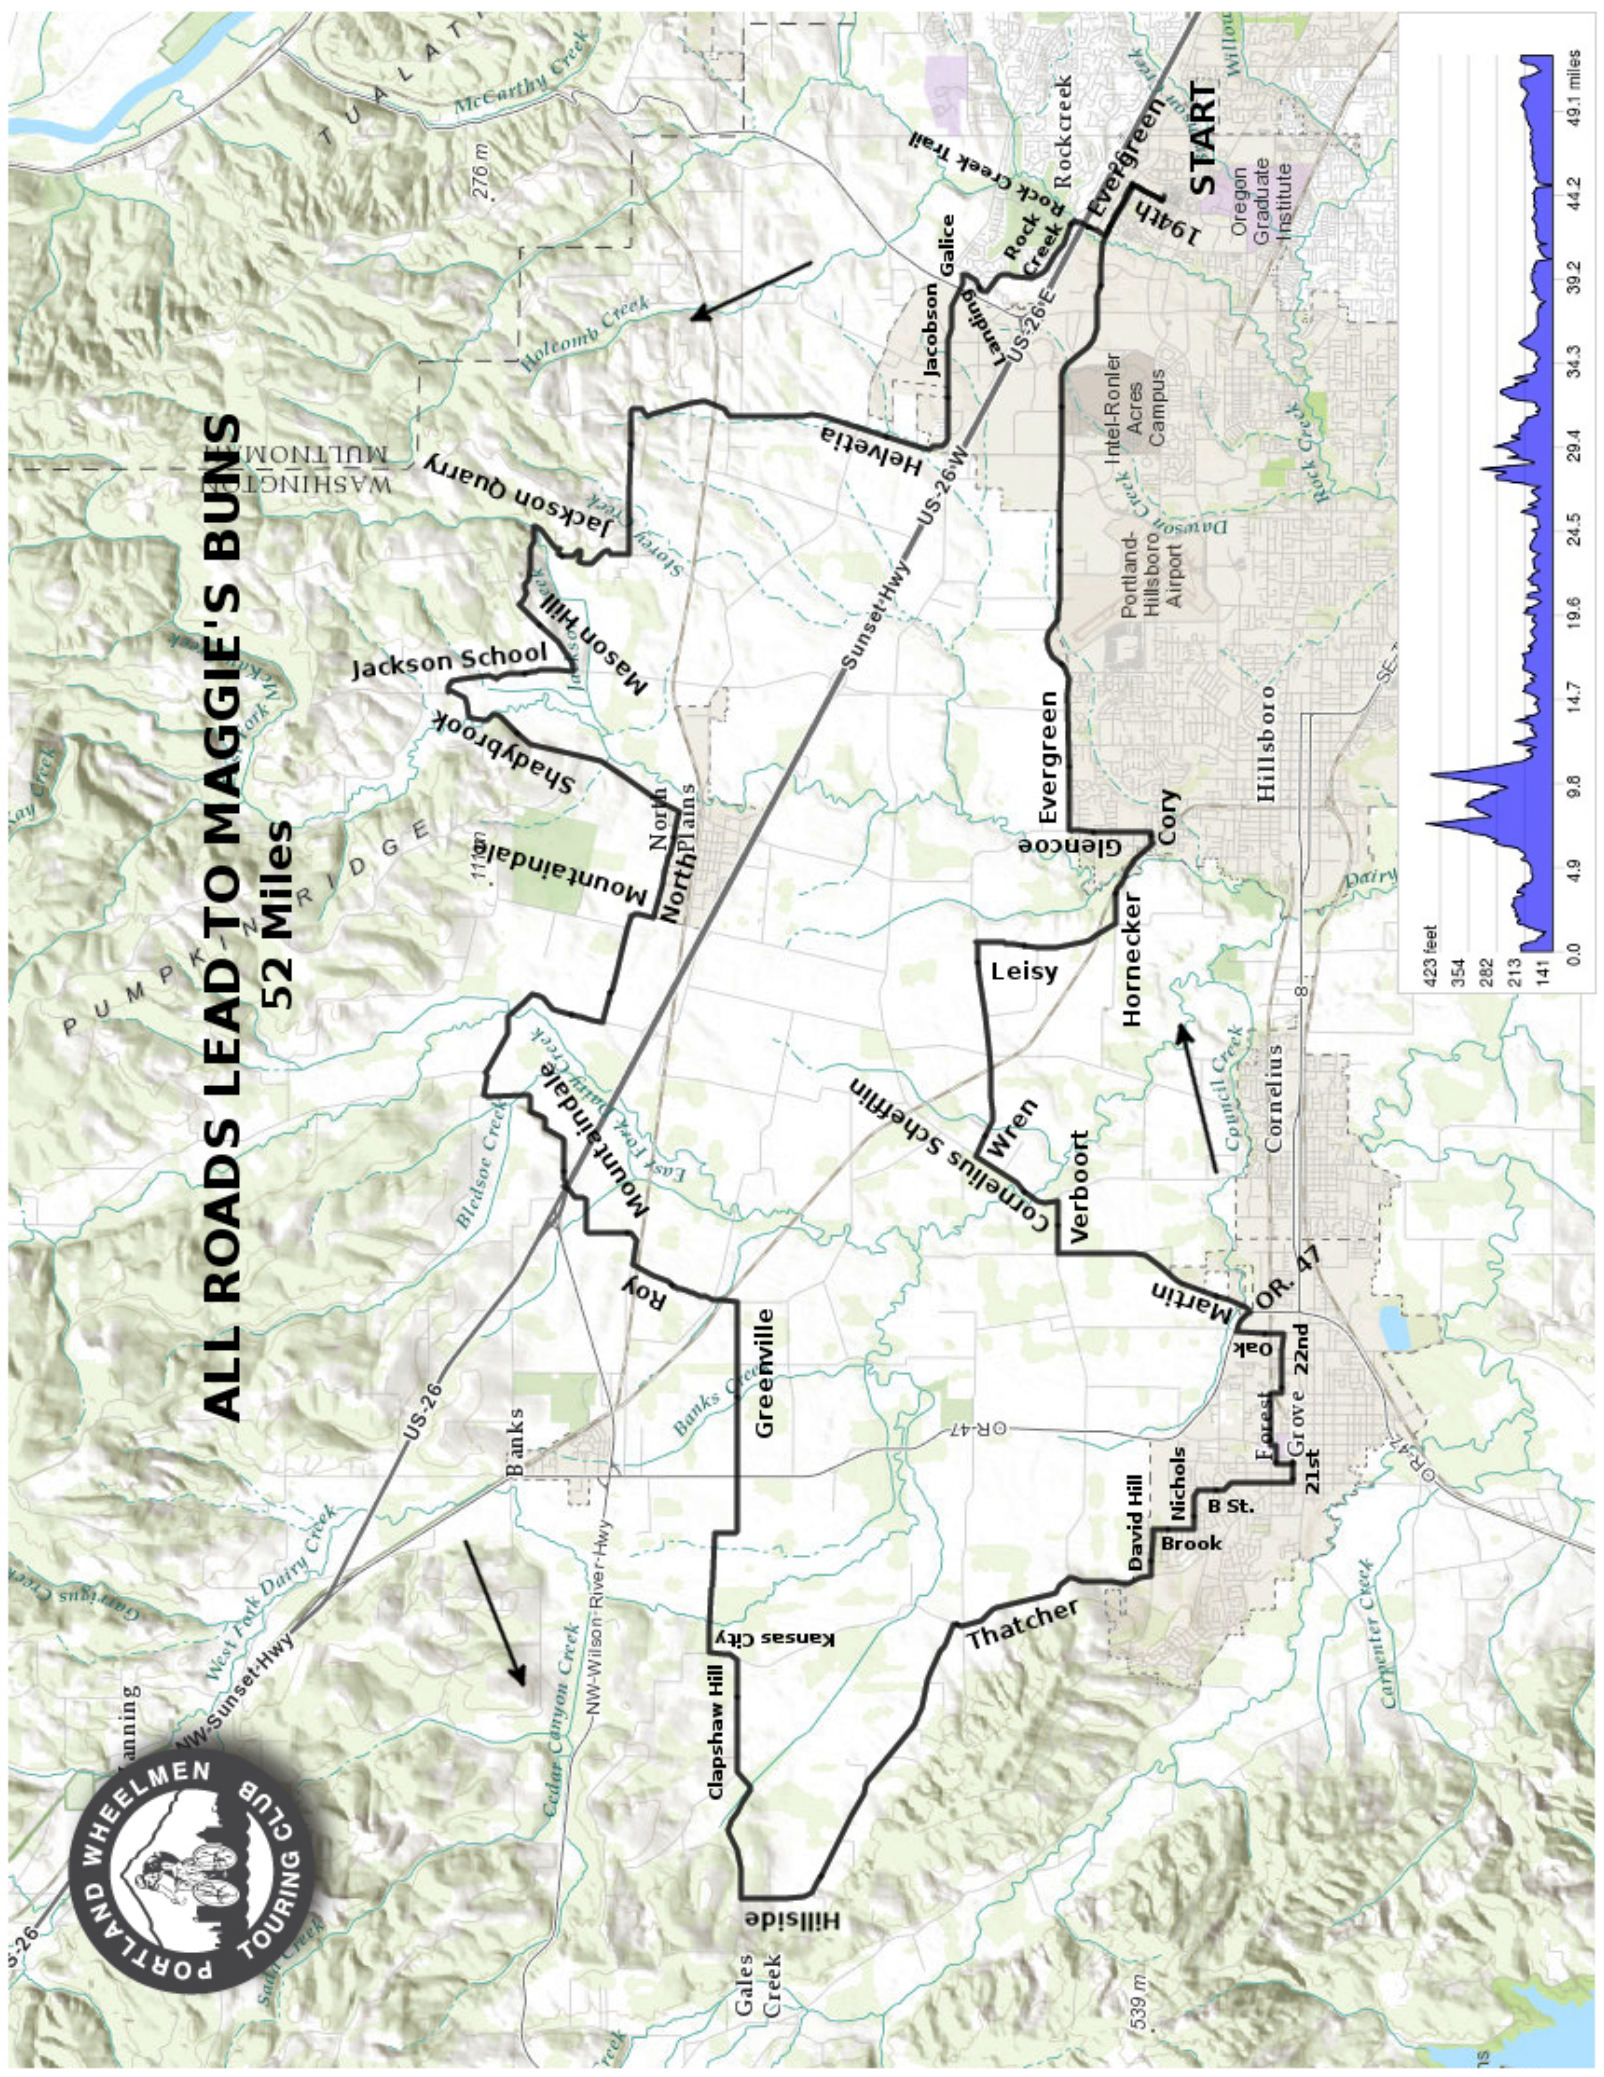

ALL ROADS LEAD TO MAGGIE'S BUNS

52 Miles

423 feet
354
282
213
141

PWTC WESTSIDE ADVENTURES

“All Roads Lead to Maggie’s Buns”

Directions	Mileage
START - REI parking lot	.0
right on NW 194th Terrace	.1
left on NW Evergreen Pkwy.	.4
right on Rock Creek Bike Path	1.0
left on NW Rock Creek Blvd.	1.2
right on NW Landing Dr.	2.3
left on NW Galice Ln.	2.6
straight onto NW Jacobson Rd.	2.7
right on NW Helvetia Rd.	4.2
right on NW Jackson Quarry Rd.	8.5
left on NW Mason Hill Rd.	10.5
right on NW Jackson School Rd.	11.3
left on NW Shadybrook Rd.	12.4
right on NW North Ave.	14.9
right on NW Mountaindale Rd.	15.9
stay right on NW Mountaindale	17.1
cross Highway 26	19.9
left on NW Roy Rd.	21.5
right on NW Greenville Rd.	22.5
left on NW Kansas City Rd	25.8
right on NW Clapshaw Hill Rd.	26.1
left on NW Hillside Rd.	28.3
right on NW Kansas City Rd./NW Thatcher Rd.	31.7
left on NW David Hill Rd.	33.6
right on Brook Rd.	34.0

Directions	Mileage
left on Nichols Ln.	34.4
right on B St.	34.8
left on 21st Ave.	35.9
STOP - MAGGIE’S BUNS (2007 21st Ave)	36.0
right on Main St.	36.1
right on University Ave.	36.4
left on NW Sunset Dr.	36.7
right on 23rd Ave.	36.8
right on Hawthorne St.	37.2
left on 22nd Ave.	37.3
left on Oak St.	38.0
right on Highway 47	38.5
left on NW Martin Rd.	38.7
right at circle onto NW Verboort Rd.	40.6
left at next circle onto NW Cornelius Schefflin Rd.	41.0
right on NW Wren Rd.	42.0
right on NW Leisy Rd.	44.0
left on NW Hornecker Rd.	45.3
left on NW Cory St.	46.0
right on NW Evergreen Rd.	46.8
right on NW 194th Terrace	52.1
left to REI - FINISH	52.3