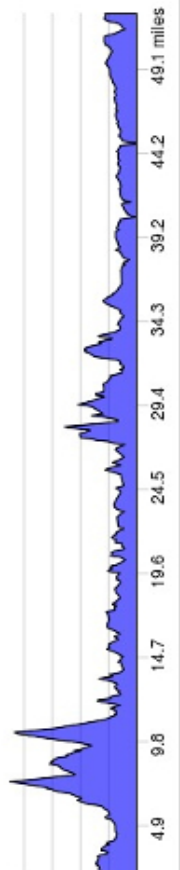

ALL ROADS LEAD TO MAGGIE'S BUNS

52 Miles

423 feet
354
282
213
141

PWTC WESTSIDE ADVENTURES

“All Roads Lead to Maggie’s Buns”

Directions	Mileage
START - REI parking lot	.0
right on NW 194th Terrace	.1
left on NW Evergreen Pkwy.	.4
right on Rock Creek Bike Path	1.0
left on NW Rock Creek Blvd.	1.2
right on NW Landing Dr.	2.3
left on NW Galice Ln.	2.6
straight onto NW Jacobson Rd.	2.7
right on NW Helvetia Rd.	4.2
right on NW Jackson Quarry Rd.	8.5
left on NW Mason Hill Rd.	10.5
right on NW Jackson School Rd.	11.3
left on NW Shadybrook Rd.	12.4
right on NW North Ave.	14.9
right on NW Mountaindale Rd.	15.9
stay right on NW Mountaindale	17.1
cross Highway 26	19.9
left on NW Roy Rd.	21.5
right on NW Greenville Rd.	22.5
left on NW Kansas City Rd	25.8
right on NW Clapshaw Hill Rd.	26.1
left on NW Hillside Rd.	28.3
right on NW Kansas City Rd./NW Thatcher Rd.	31.7
left on NW David Hill Rd.	33.6
right on Brook Rd.	34.0

Directions	Mileage
left on Nichols Ln.	34.4
right on B St.	34.8
left on 21st Ave.	35.9
STOP - MAGGIE’S BUNS (2007 21st Ave)	36.0
right on Main St.	36.1
right on University Ave.	36.4
left on NW Sunset Dr.	36.7
right on 23rd Ave.	36.8
right on Hawthorne St.	37.2
left on 22nd Ave.	37.3
left on Oak St.	38.0
right on Highway 47	38.5
left on NW Martin Rd.	38.7
right at circle onto NW Verboort Rd.	40.6
left at next circle onto NW Cornelius Schefflin Rd.	41.0
right on NW Wren Rd.	42.0
right on NW Leisy Rd.	44.0
left on NW Hornecker Rd.	45.3
left on NW Cory St.	46.0
right on NW Evergreen Rd.	46.8
right on NW 194th Terrace	52.1
left to REI - FINISH	52.3